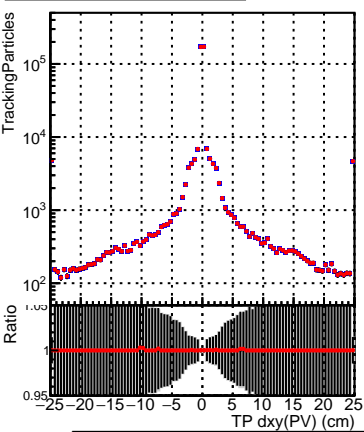

N of simulated tracks vs dxy(PV)**N of associated tracks (simToReco) vs dxy(PV)****N of sim****N of associated tracks (simToReco) vs dxy(PV)****N of simulated tracks vs dz(PV)****N of associated tracks (simToReco) vs dz(PV)****N of simulated tracks vs dz(PV)****N of associated tracks (simToReco) vs dz(PV)**

■ SoftQCD_default
■ SoftQCD_ckfPixelLessStep