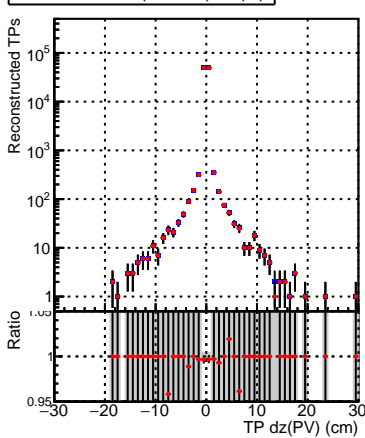

N of simulated tracks vs dxy(PV)**N of associated tracks (simToReco) vs dxy(PV)****N of sim****N of associated tracks (simToReco) vs dxy(PV)****N of simulated tracks vs dz(PV)****N of associated tracks (simToReco) vs dz(PV)****N of simulated tracks vs dz(PV)****N of associated tracks (simToReco) vs dz(PV)**

■ SoftQCD_default
■ SoftQCD_ckfPixelLessStep