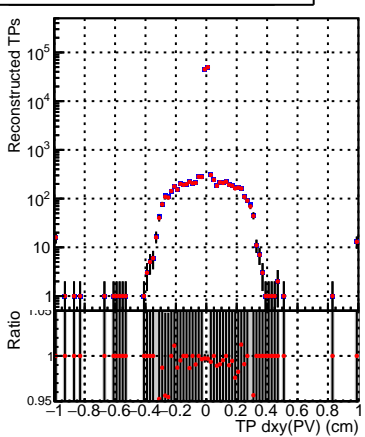

N of simulated tracks vs dxy(PV)**N of associated tracks (simToReco) vs dxy(PV)****N of sim****N of associated tracks (simToReco) vs dxy(PV)****N of simulated tracks vs dz(PV)****N of associated tracks (simToReco) vs dz(PV)****N of simulated tracks vs dz(PV)****N of associated tracks (simToReco) vs dz(PV)**

■ SoftQCD_default
■ SoftQCD_ckfPixelLessStep