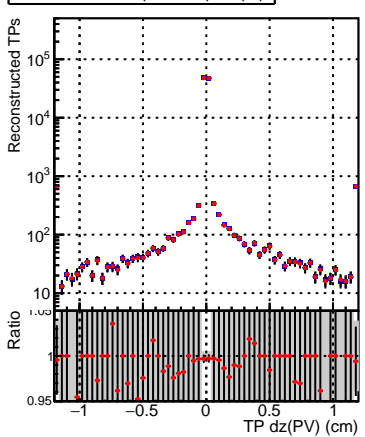

N of simulated tracks vs dxy(PV)**N of associated tracks (simToReco) vs dxy(PV)****N of sim****N of associated tracks (simToReco) vs dxy(PV)****N of simulated tracks vs dz(PV)****N of associated tracks (simToReco) vs dz(PV)****N of simulated tracks vs dz(PV)****N of associated tracks (simToReco) vs dz(PV)**

■ SoftQCD_default
■ SoftQCD_ckfPixelLessStep