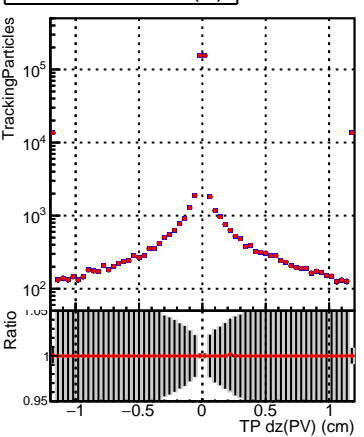

N of simulated tracks vs dxy(PV)**N of associated tracks (simToReco) vs dxy(PV)****N of sim****N of associated tracks (simToReco) vs dxy(PV)****N of simulated tracks vs dz(PV)****N of associated tracks (simToReco) vs dz(PV)****N of simulated tracks vs dz(PV)****N of associated tracks (simToReco) vs dz(PV)**

■ SoftQCD_default
■ SoftQCD_ckfPixelLessStep