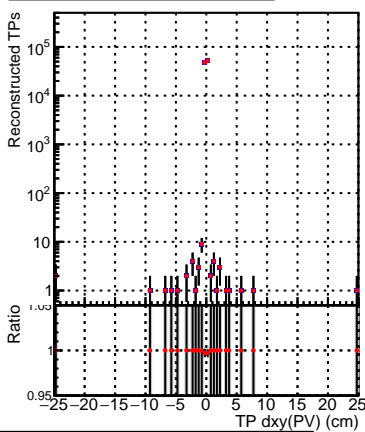

N of simulated tracks vs dxy(PV)**N of associated tracks (simToReco) vs dxy(PV)****N of sim****N of associated tracks (simToReco) vs dxy(PV)****N of simulated tracks vs dz(PV)****N of associated tracks (simToReco) vs dz(PV)****N of simulated tracks vs dz(PV)****N of associated tracks (simToReco) vs dz(PV)**

■ SoftQCD_default
■ SoftQCD_ckfPixelLessStep