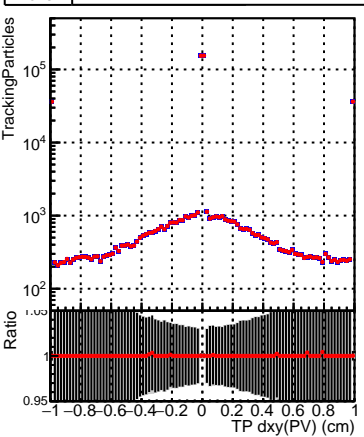

N of simulated tracks vs dxy(PV)**N of associated tracks (simToReco) vs dxy(PV)****N of sim****N of associated tracks (simToReco) vs dxy(PV)****N of simulated tracks vs dz(PV)****N of associated tracks (simToReco) vs dz(PV)****N of simulated tracks vs dz(PV)****N of associated tracks (simToReco) vs dz(PV)**

■ SoftQCD_default
■ SoftQCD_ckfPixelLessStep