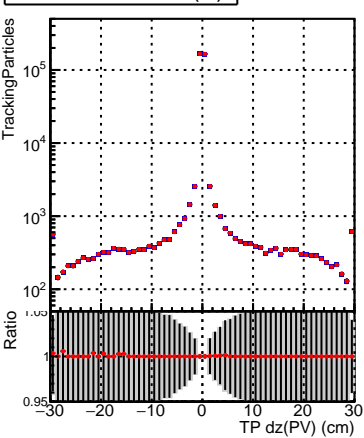

N of simulated tracks vs dxy(PV)**N of associated tracks (simToReco) vs dxy(PV)****N of sim****N of associated tracks (simToReco) vs dxy(PV)****N of simulated tracks vs dz(PV)****N of associated tracks (simToReco) vs dz(PV)****N of simulated tracks vs dz(PV)****N of associated tracks (simToReco) vs dz(PV)**

■ SoftQCD_default
■ SoftQCD_ckfPixelLessStep