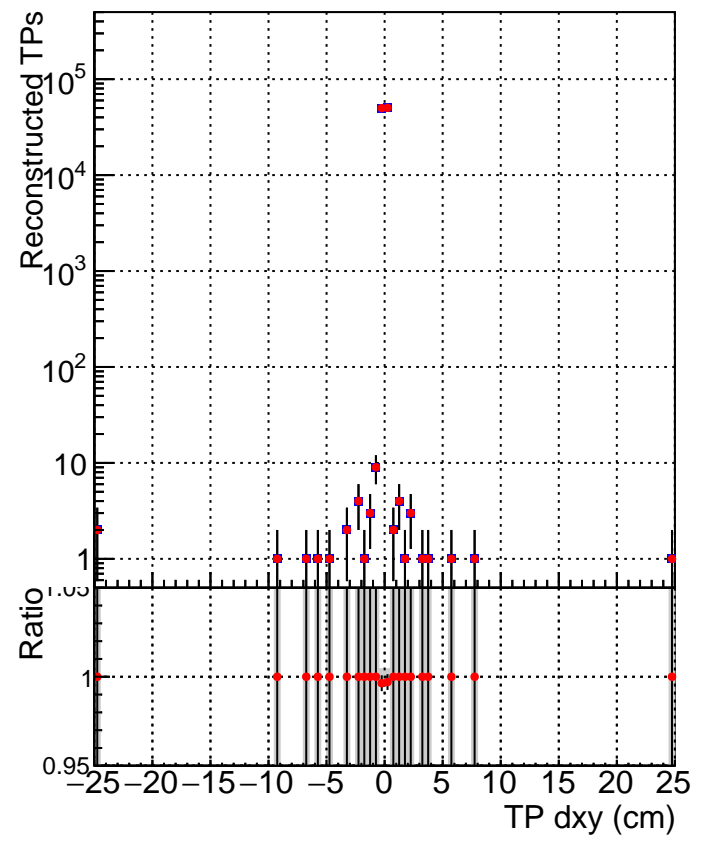

N of simulated tracks vs dxy

N of associated tracks (simToReco) vs dxy

N of simulated track

- SoftQCD_default
- SoftQCD_ckfPixelLessStep