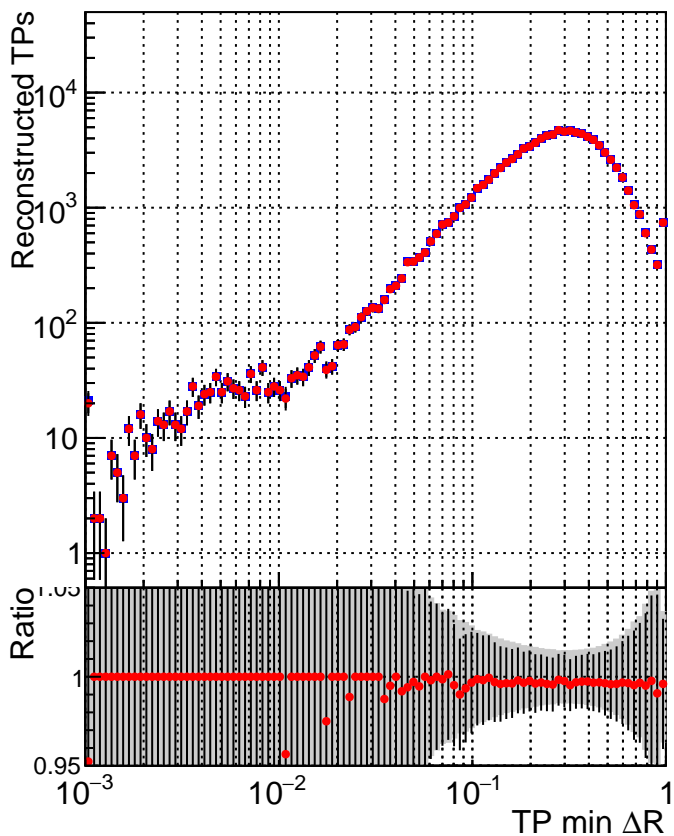

N of simulated tracks vs dR

N of associated tracks (simToReco) vs dR

N of simulated tracks

■ SoftQCD\_default  
● SoftQCD\_ckfPixelLessStep