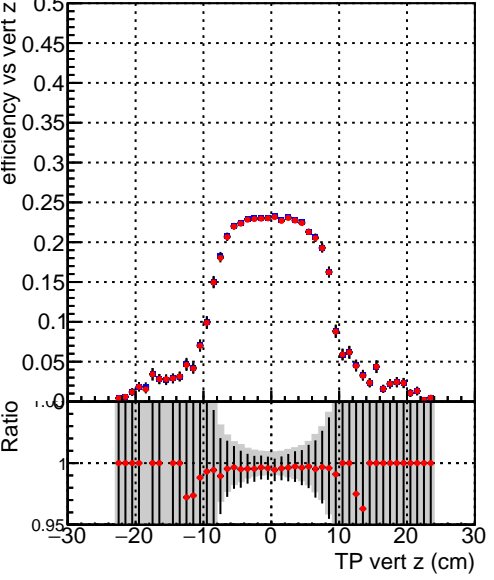

Efficiency vs vertpos

Legend: SoftQCD_default (blue square), SoftQCD_ckfPixelLessStep (red circle)

Efficiency vs. sim PV z