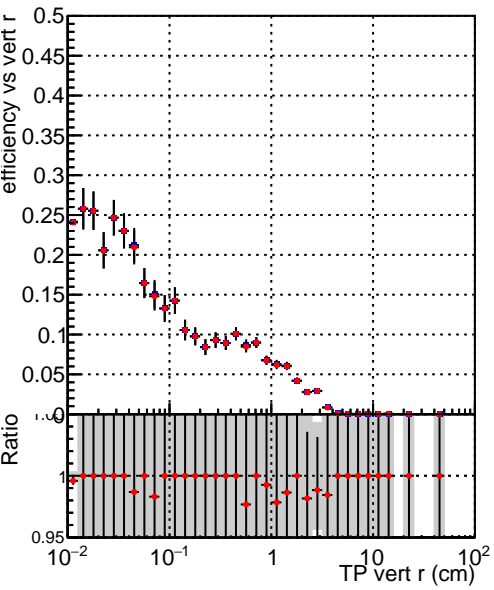

Efficiency vs vertpos

Legend: SoftQCD_default (blue square), SoftQCD_ckfPixelLessStep (red circle)

Efficiency vs. sim PV z