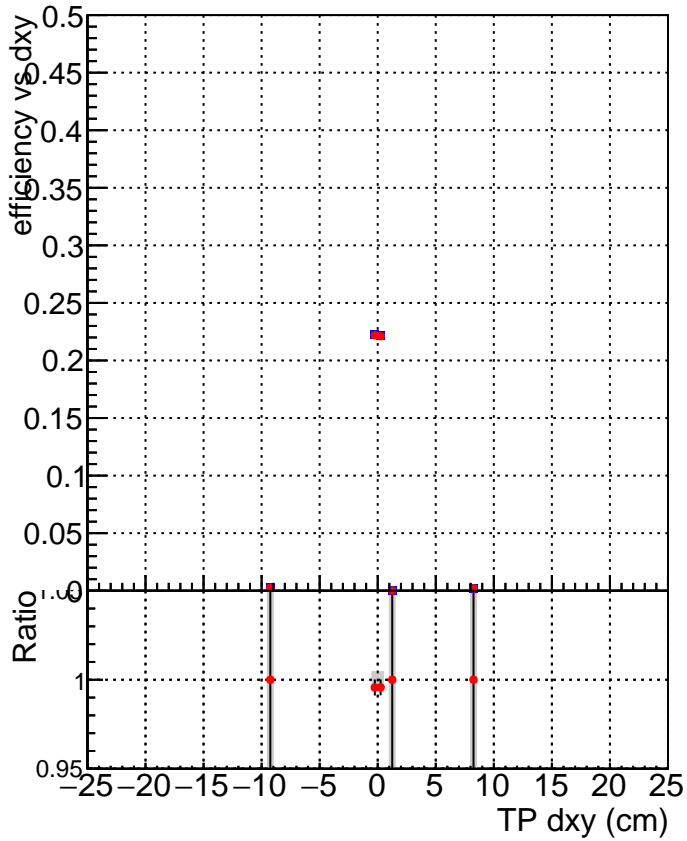

Efficiency vs Dxy

Efficiency vs Dz

—■— SoftQCD_default
—●— SoftQCD_ckfPixelLessStep