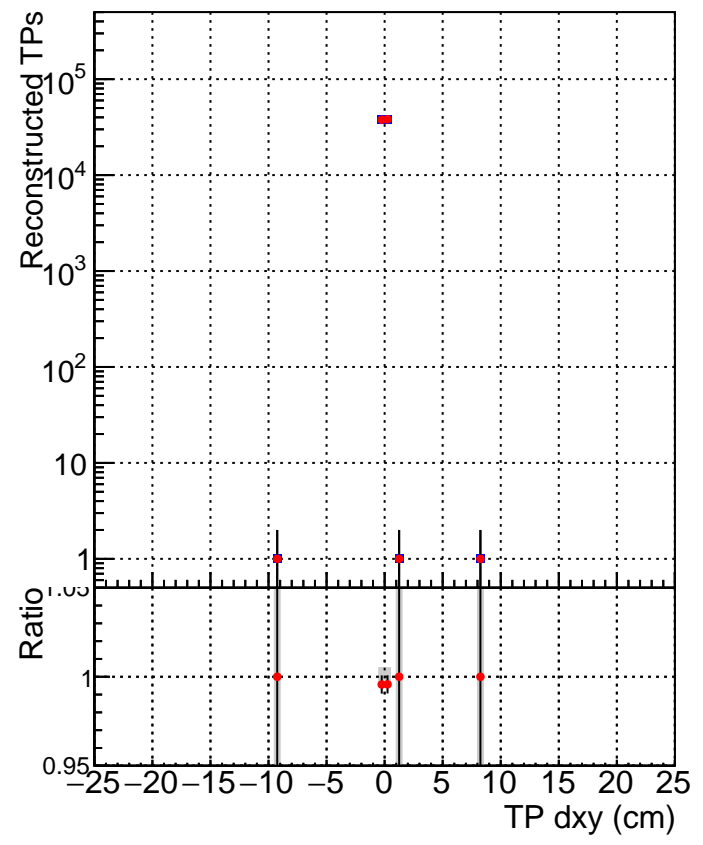

N of simulated tracks vs dxy

N of associated tracks (simToReco) vs dxy

N of simulated track

- SoftQCD_default
- SoftQCD_ckfPixelLessStep