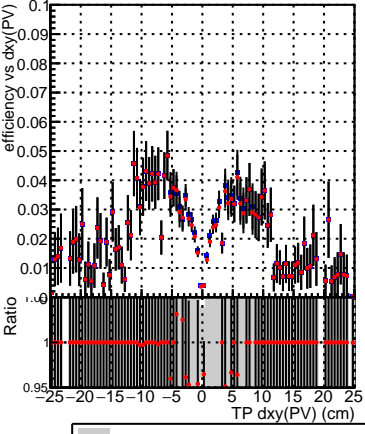

Efficiency vs Dxy(PV)

Efficiency vs Dxy(PV) legend: SoftQCD_default (blue square), SoftQCD_ckfPixelLessStep (red circle)

Efficiency vs Dz(PV)

Efficiency vs Dz(PV)