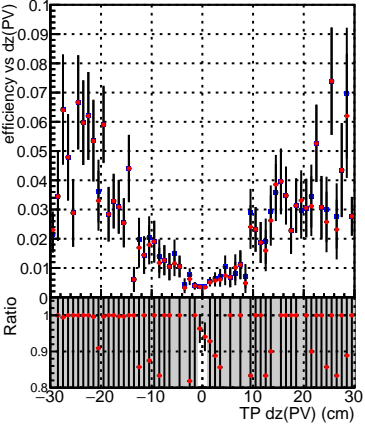

Efficiency vs Dxy(PV)

Efficiency vs Dxy(PV) legend: SoftQCD_default (blue square), SoftQCD_ckfPixelLessStep (red circle)

Efficiency vs Dz(PV)

Efficiency vs Dz(PV)