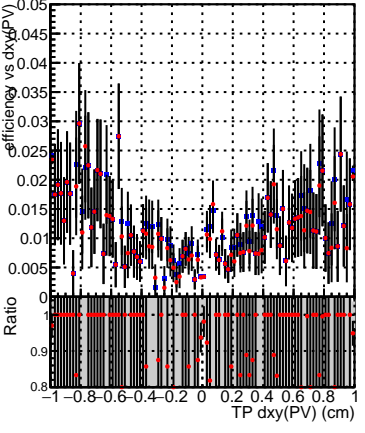

Efficiency vs Dxy(PV)

Efficiency vs Dxy(PV) legend: SoftQCD_default (blue square), SoftQCD_ckfPixelLessStep (red circle)

Efficiency vs Dz(PV)

Efficiency vs Dz(PV)