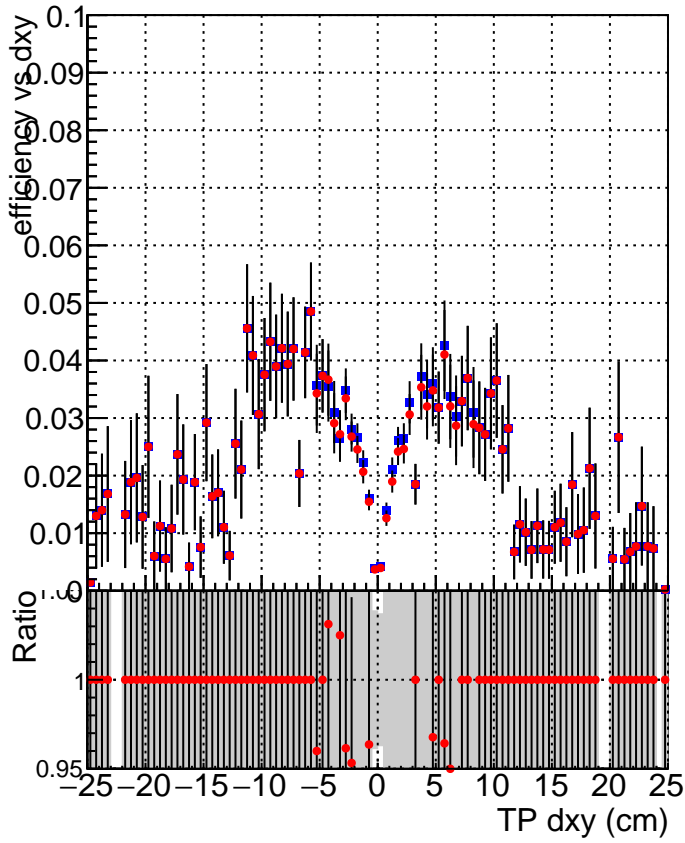

Efficiency vs Dxy

Efficiency vs Dz

- SoftQCD_default
- SoftQCD_ckfPixelLessStep