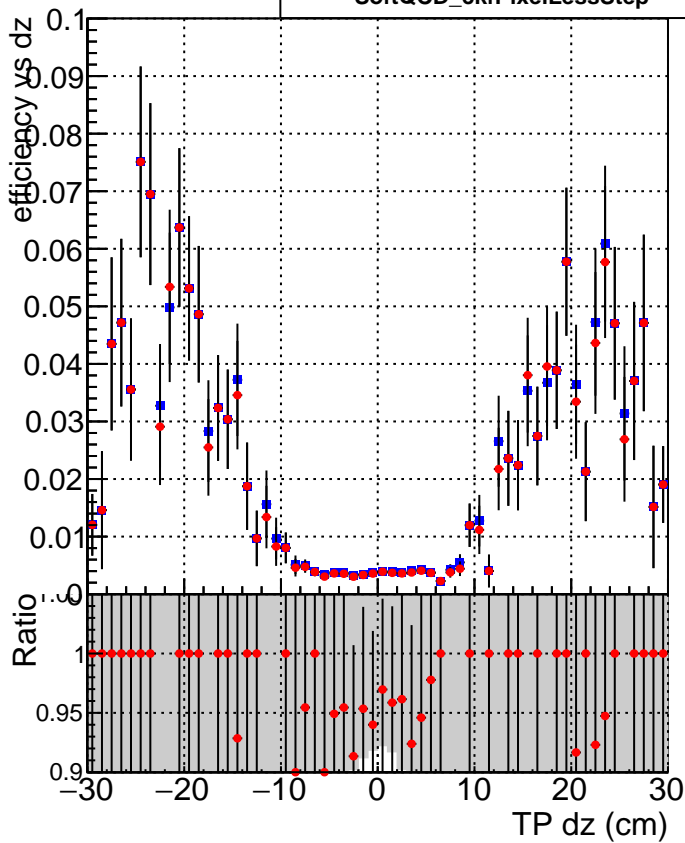

Efficiency vs Dxy

Efficiency vs Dz

- SoftQCD_default
- SoftQCD_ckfPixelLessStep