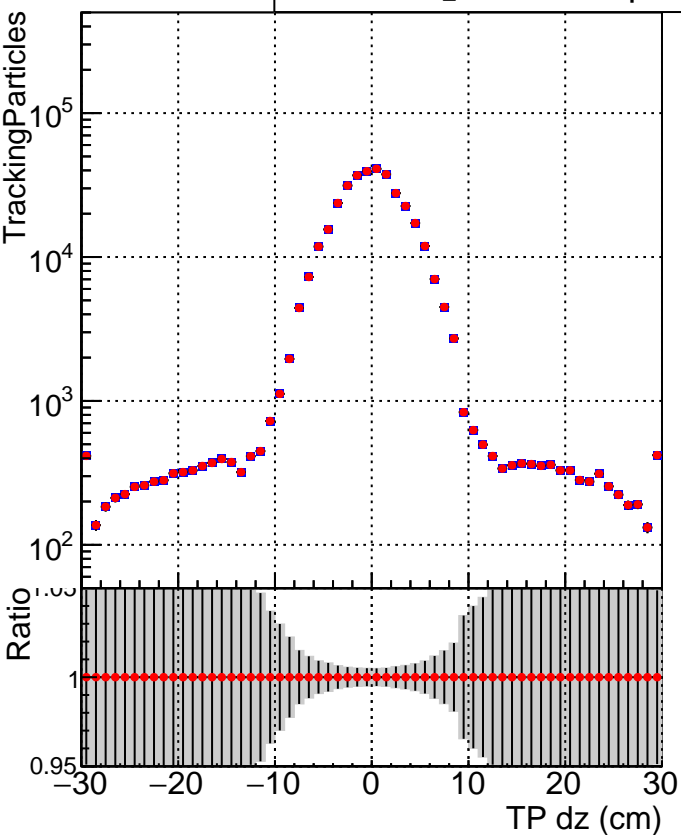

**N of simulated tracks vs dxy**

**N of associated tracks (simToReco) vs dxy**

**N of simulated track**

■ SoftQCD\_default  
● SoftQCD\_ckfPixelLessStep