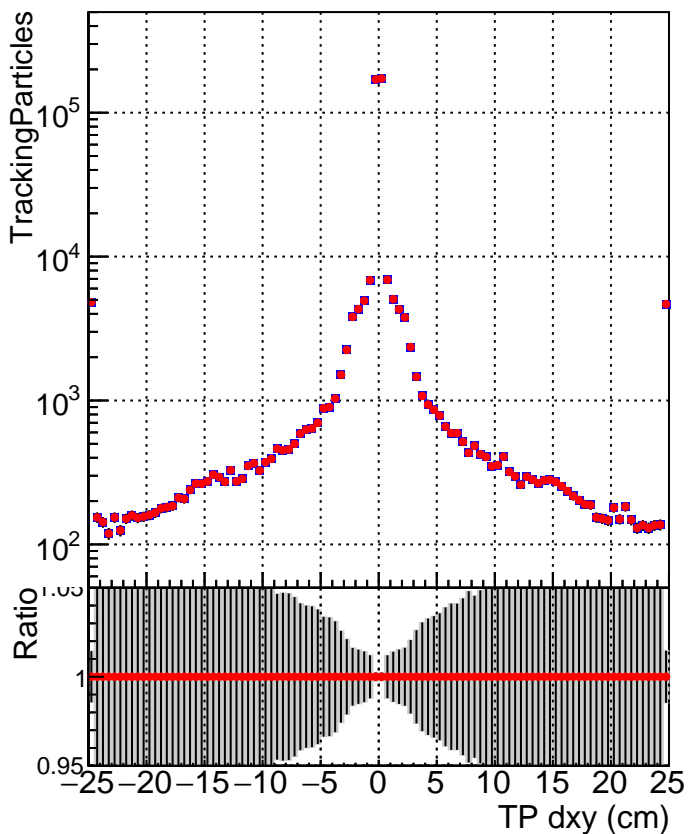

**N of simulated tracks vs dxy**

**N of associated tracks (simToReco) vs dxy**

**N of simulated track**

■ SoftQCD\_default  
● SoftQCD\_ckfPixelLessStep