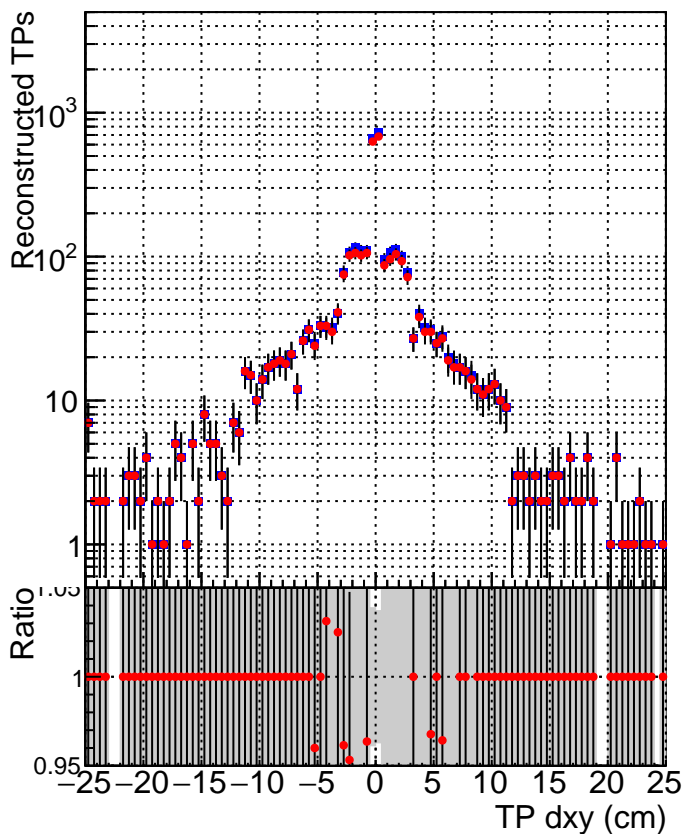

**N of simulated tracks vs dxy**

**N of associated tracks (simToReco) vs dxy**

**N of simulated track**

■ SoftQCD\_default  
● SoftQCD\_ckfPixelLessStep