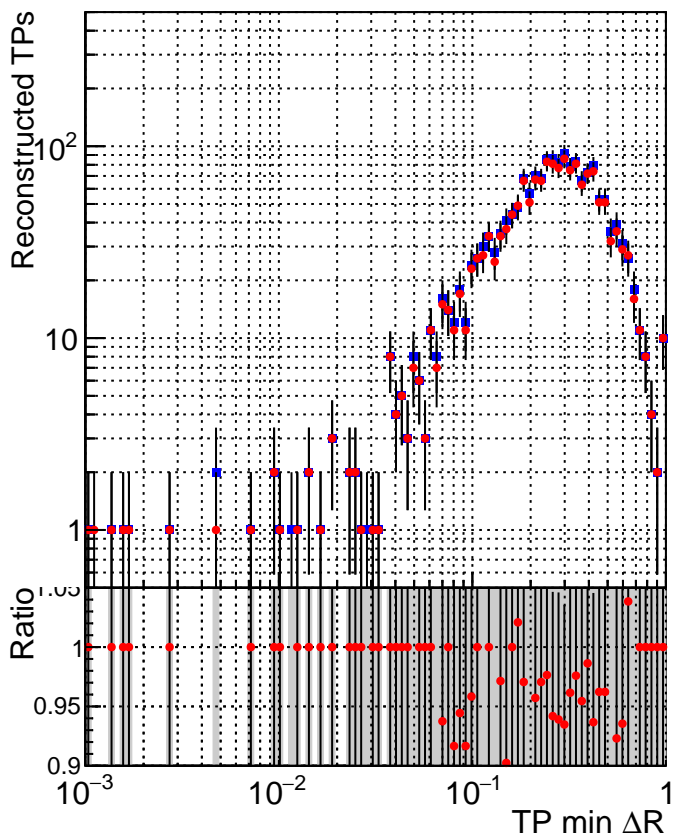

N of simulated tracks vs dR

N of associated tracks (simToReco) vs dR

N of simulated tracks

- SoftQCD\_default
- SoftQCD\_ckfPixelLessStep