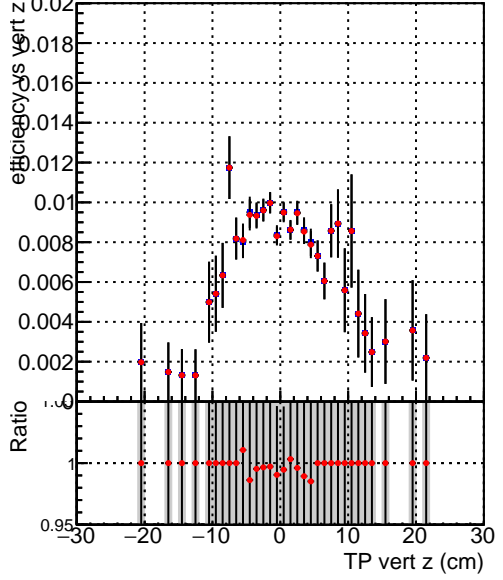

Efficiency vs vertpos

SoftQCD_default
SoftQCD_ckfPixelLessStep

Efficiency vs. sim PV z