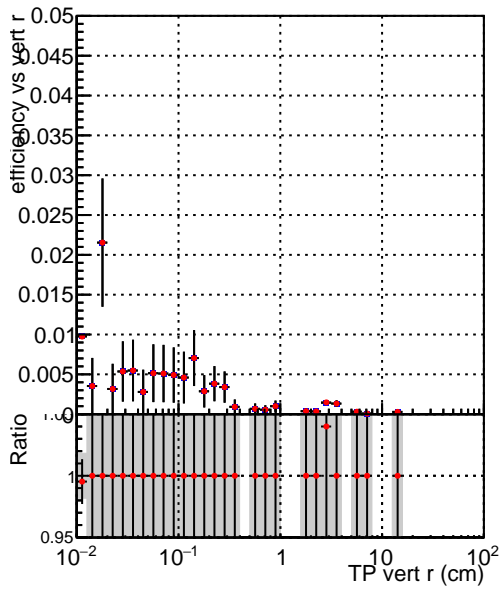

Efficiency vs vertpos

SoftQCD_default
SoftQCD_ckfPixelLessStep

Efficiency vs. sim PV z