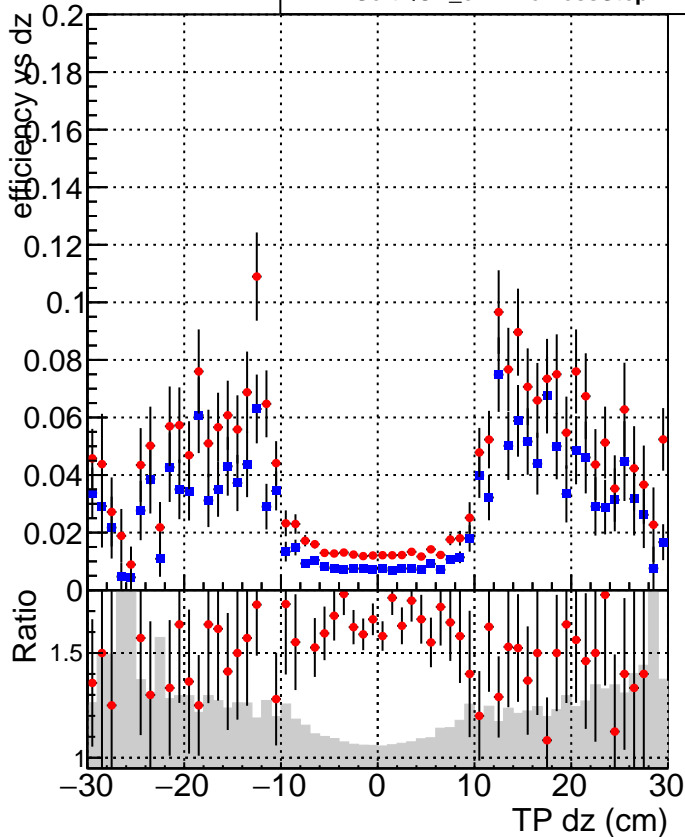

Efficiency vs Dxy

Efficiency vs Dz

- SoftQCD_default
- SoftQCD_ckfPixelLessStep