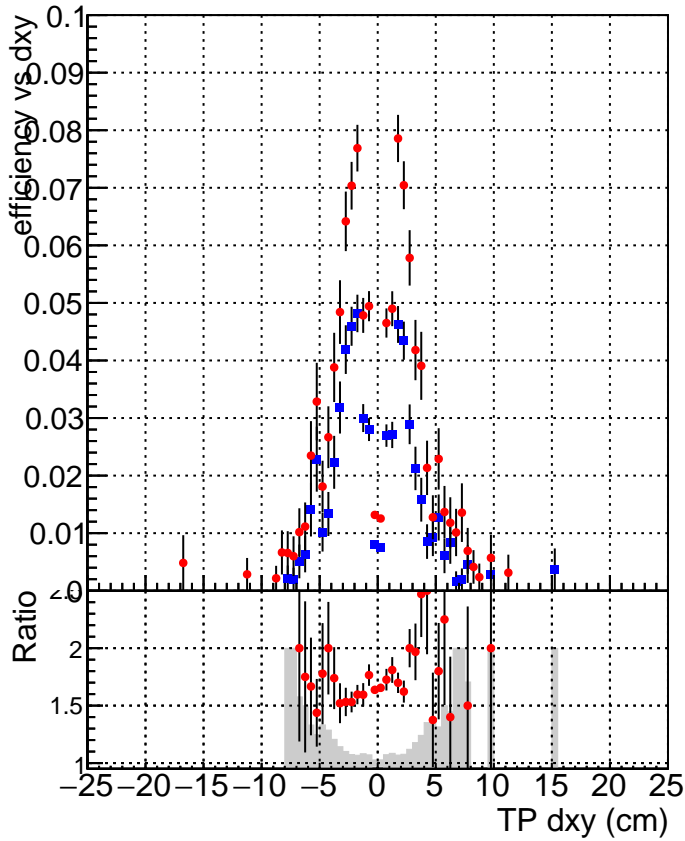

Efficiency vs Dxy

Efficiency vs Dz

- SoftQCD_default
- SoftQCD_ckfPixelLessStep