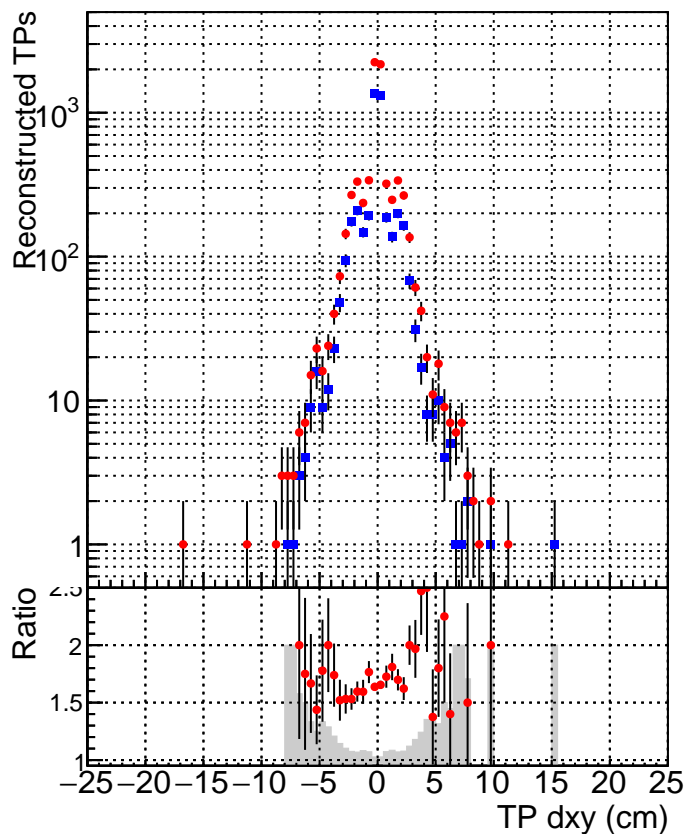

N of simulated tracks vs dxy

N of associated tracks (simToReco) vs dxy

N of simulated track

- SoftQCD_default
- SoftQCD_ckfPixelLessStep