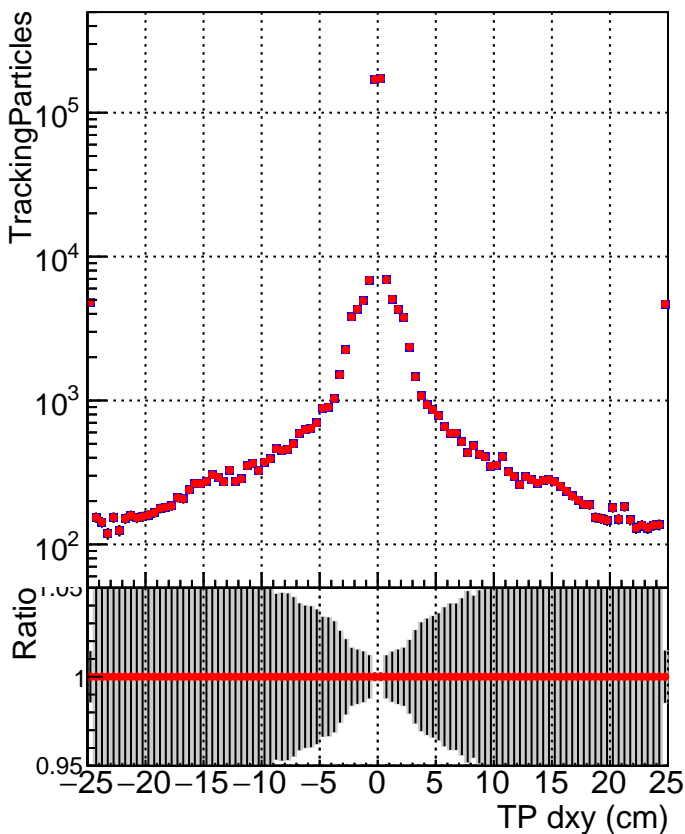

N of simulated tracks vs dxy

N of associated tracks (simToReco) vs dxy

N of simulated track

- SoftQCD_default
- SoftQCD_ckfPixelLessStep