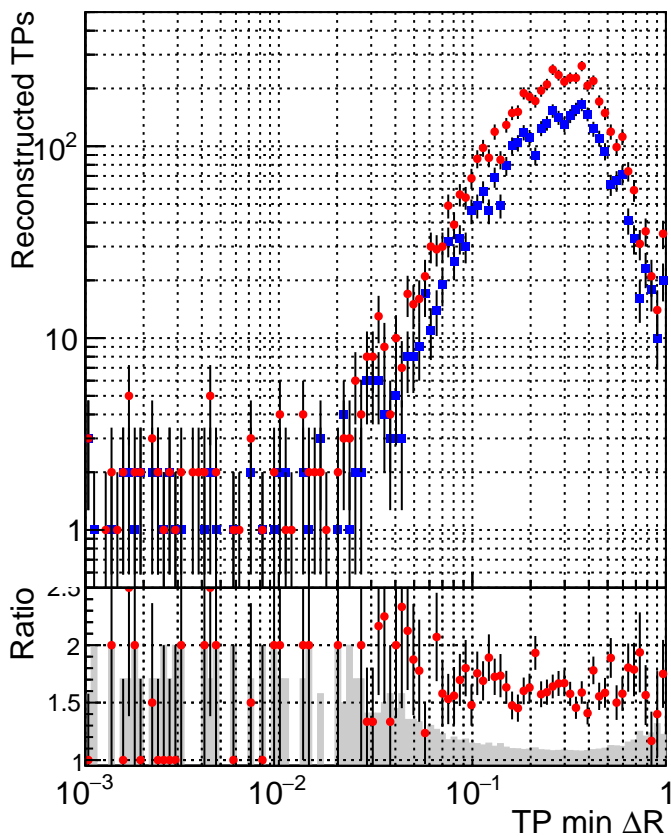

N of simulated tracks vs dR

N of associated tracks (simToReco) vs dR

N of simulated tracks

- SoftQCD_default
- SoftQCD_ckfPixelLessStep