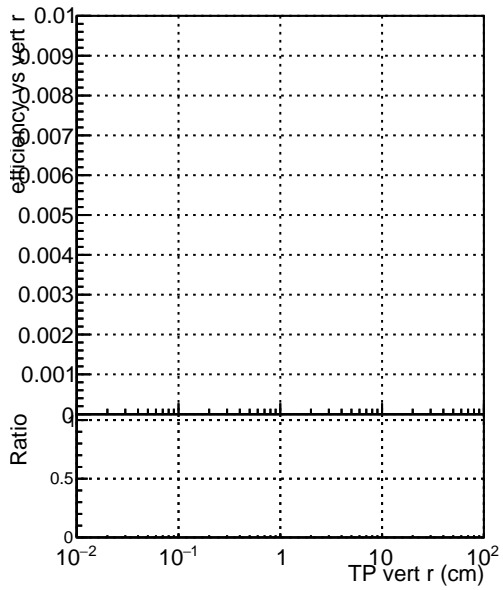

Efficiency vs vertpos

Efficiency vs TP vert z (cm) for SoftQCD\_default and SoftQCD\_ckfPixelLessStep

Efficiency vs. sim PV z