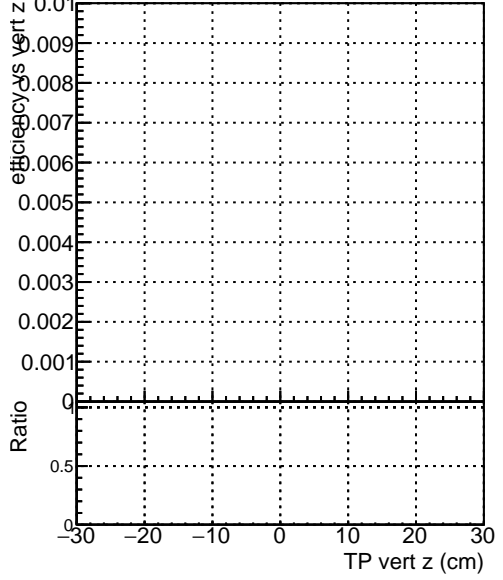

Efficiency vs vertpos

Efficiency vs TP vert z (cm) for SoftQCD\_default and SoftQCD\_ckfPixelLessStep

Efficiency vs. sim PV z