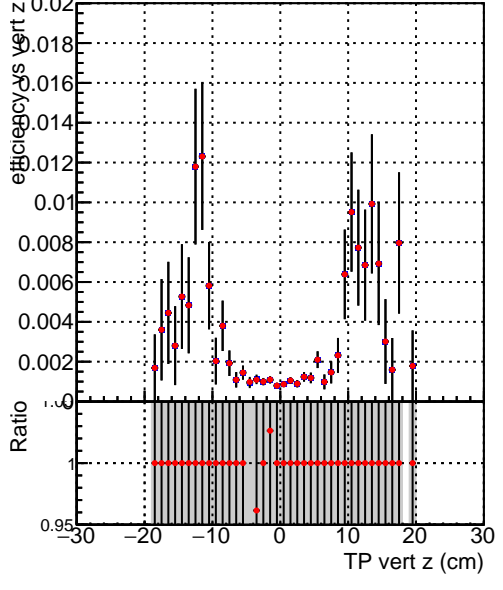

Efficiency vs vertpos

Legend: SoftQCD_default (blue square), SoftQCD_ckfPixelLessStep (red circle)

Efficiency vs. sim PV z