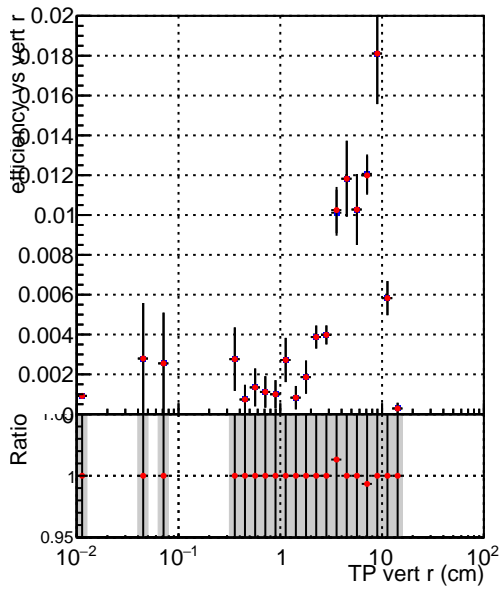

Efficiency vs vertpos

Legend: SoftQCD_default (blue square), SoftQCD_ckfPixelLessStep (red circle)

Efficiency vs. sim PV z