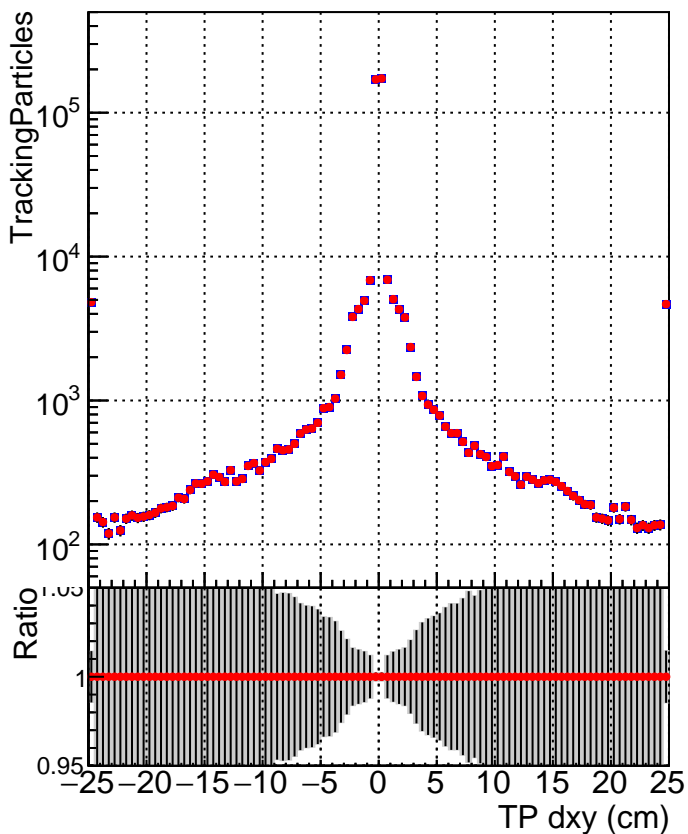

N of simulated tracks vs dxy**N of associated tracks (simToReco) vs dxy****N of simulated track**

■ SoftQCD_default
■ SoftQCD_ckfPixelLessStep