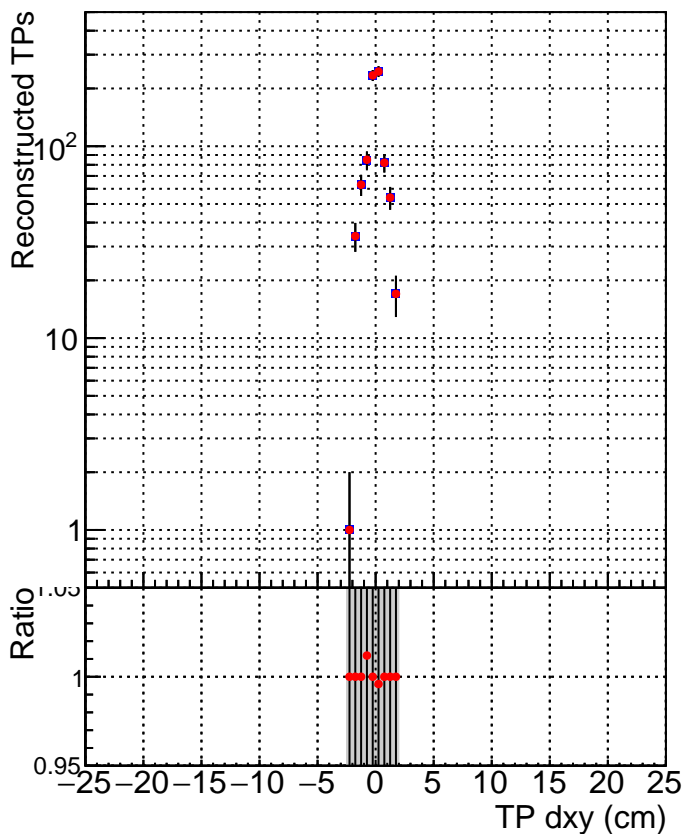

N of simulated tracks vs dxy**N of associated tracks (simToReco) vs dxy****N of simulated track**

■ SoftQCD_default
■ SoftQCD_ckfPixelLessStep