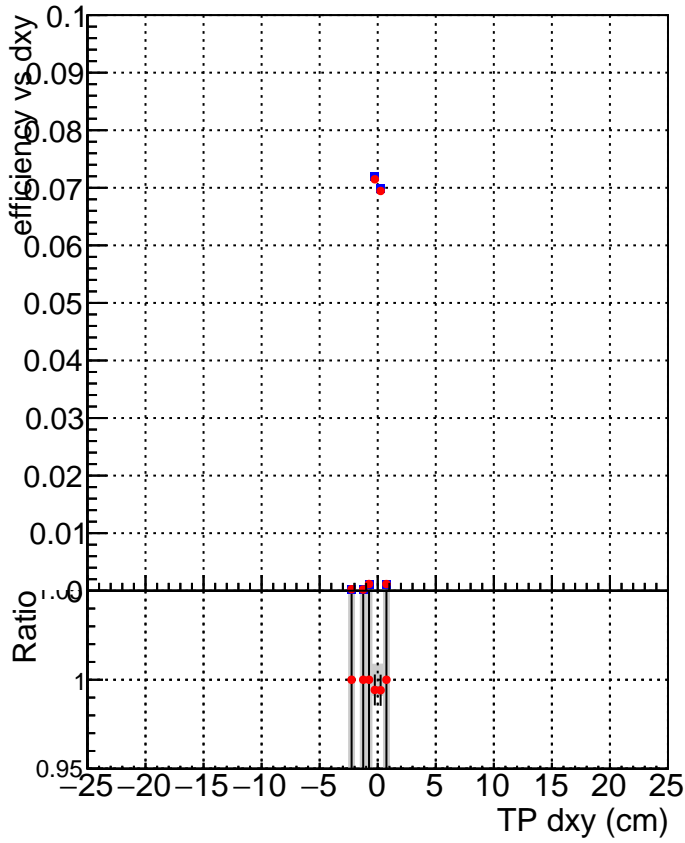

Efficiency vs Dxy

Efficiency vs Dz

—■— SoftQCD_default
—●— SoftQCD_ckfPixelLessStep