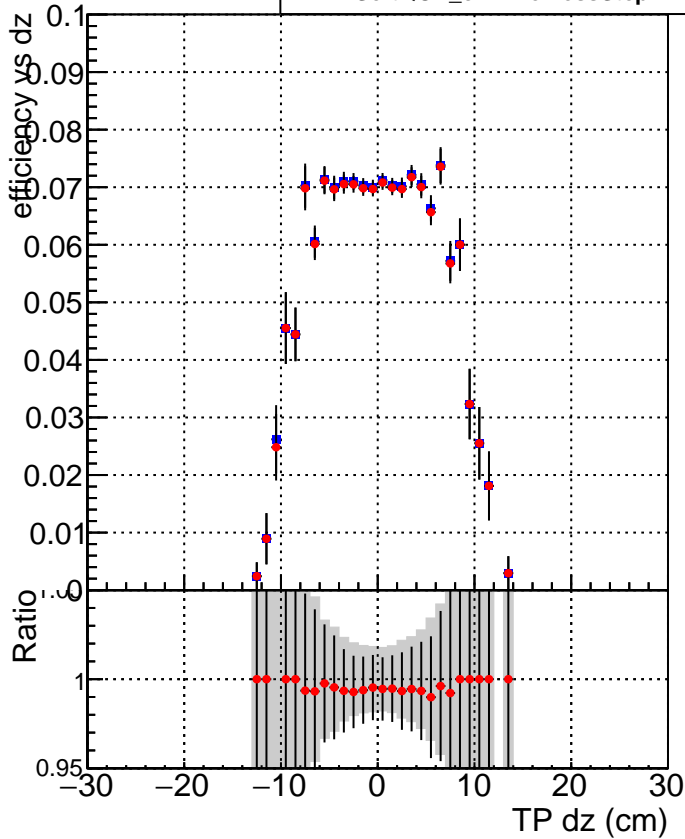

Efficiency vs Dxy

Efficiency vs Dz

—■— SoftQCD_default
—●— SoftQCD_ckfPixelLessStep