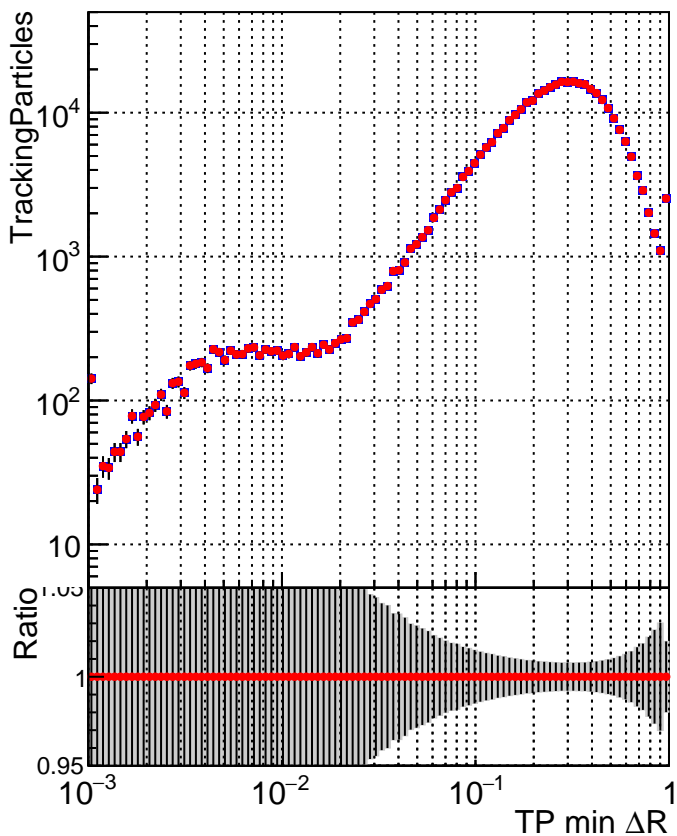

N of simulated tracks vs dR

N of associated tracks (simToReco) vs dR

N of simulated tracks

■ SoftQCD_default
● SoftQCD_ckfPixelLessStep