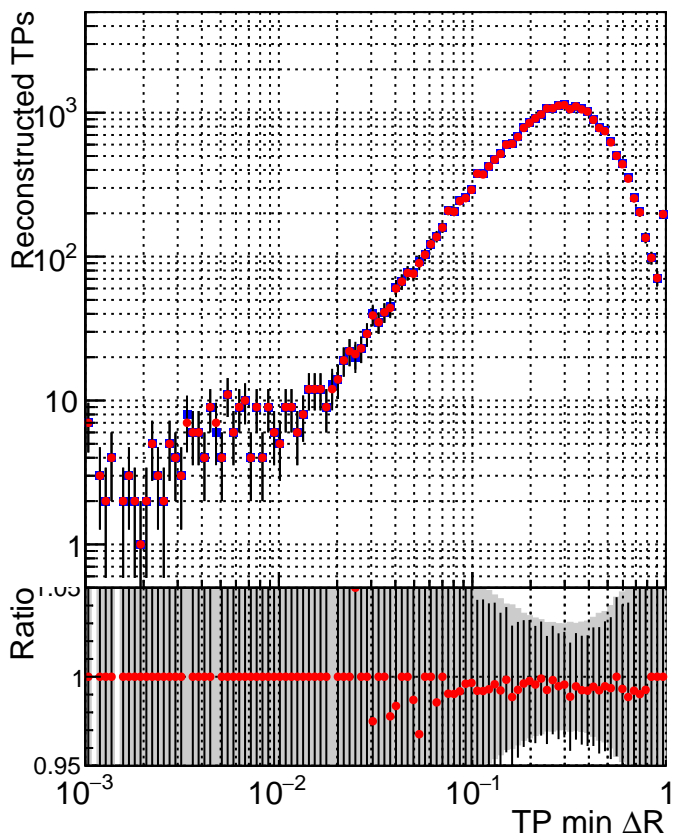

N of simulated tracks vs dR

N of associated tracks (simToReco) vs dR

N of simulated tracks

■ SoftQCD_default
● SoftQCD_ckfPixelLessStep