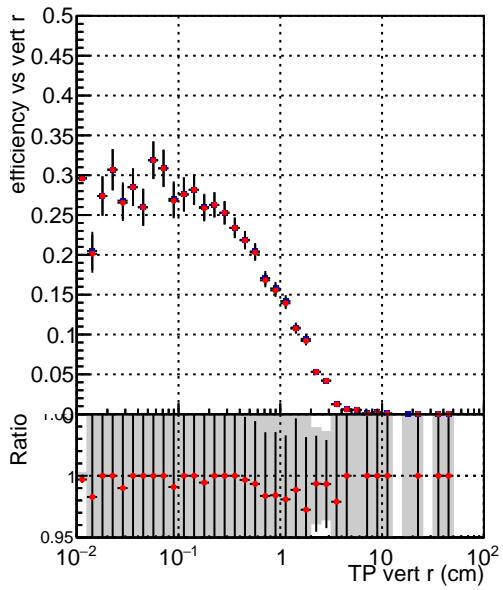

**Efficiency vs vertpos**

Legend: **SoftQCD\_default** (blue squares), **SoftQCD\_ckfPixelLessStep** (red circles)

**Efficiency vs. sim PV z**