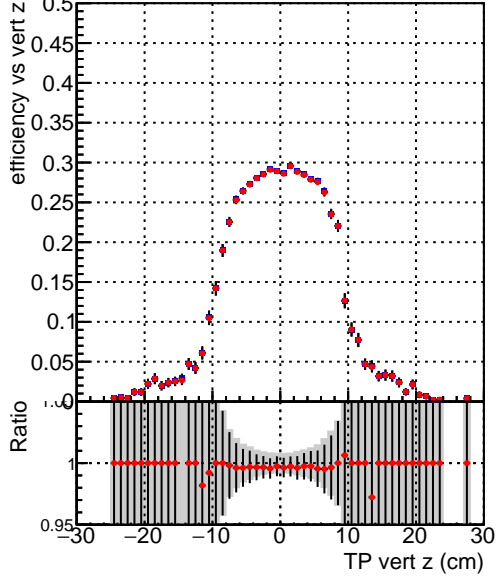

**Efficiency vs vertpos**

Legend: **SoftQCD\_default** (blue squares), **SoftQCD\_ckfPixelLessStep** (red circles)

**Efficiency vs. sim PV z**