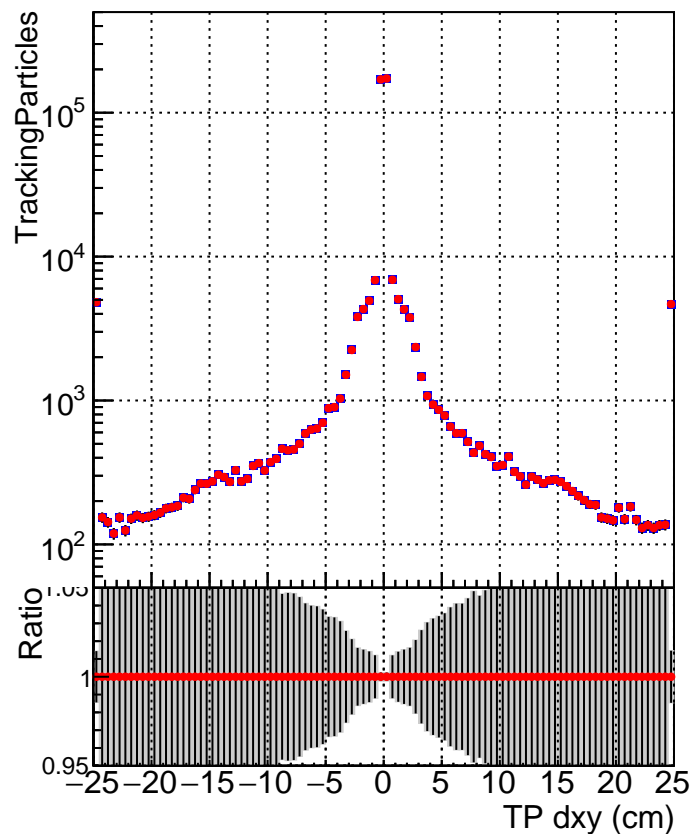

N of simulated tracks vs dxy**N of associated tracks (simToReco) vs dxy****N of simulated track**

- SoftQCD_default
- SoftQCD_ckfPixelLessStep