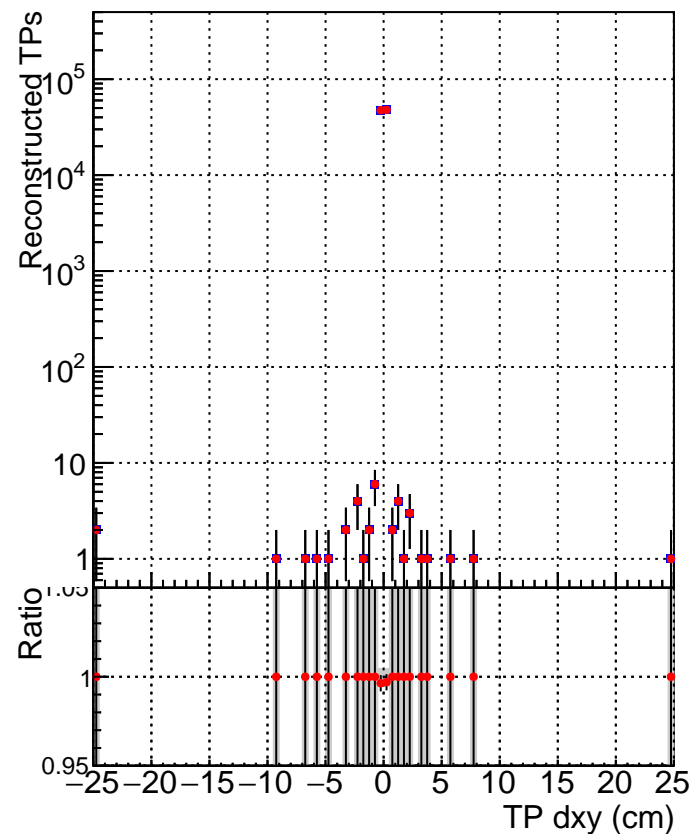

N of simulated tracks vs dxy**N of associated tracks (simToReco) vs dxy****N of simulated track**

- SoftQCD_default
- SoftQCD_ckfPixelLessStep