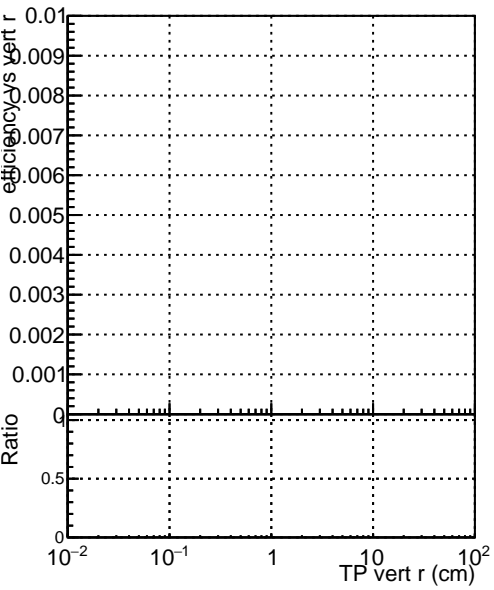

Efficiency vs vertpos

Efficiency vs TP vert z (cm) for SoftQCD_default and SoftQCD_ckfPixelLessStep

Efficiency vs. sim PV z