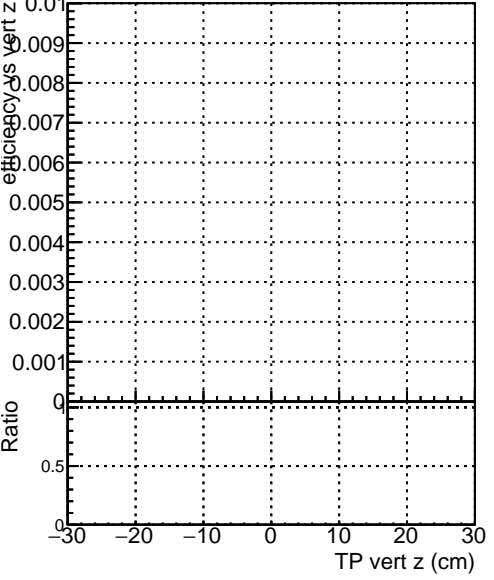

Efficiency vs vertpos

Efficiency vs TP vert z (cm) for SoftQCD_default and SoftQCD_ckfPixelLessStep

Efficiency vs. sim PV z