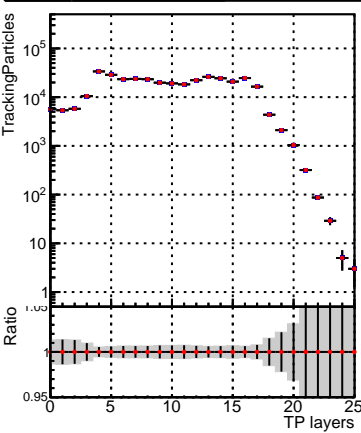

**N of simulated tracks vs hit****N of associated tracks (simToReco) vs hit****N of sim****N of associated tracks (simToReco) vs pixel layer****N of simulated tracks vs pixel layer****N of associated tracks (simToReco) vs pixel layer****N of simulated tracks vs 3D layer****N of associated tracks (simToReco) vs 3D layer**

■ SoftQCD\_default  
■ SoftQCD\_ckfPixelLessStep