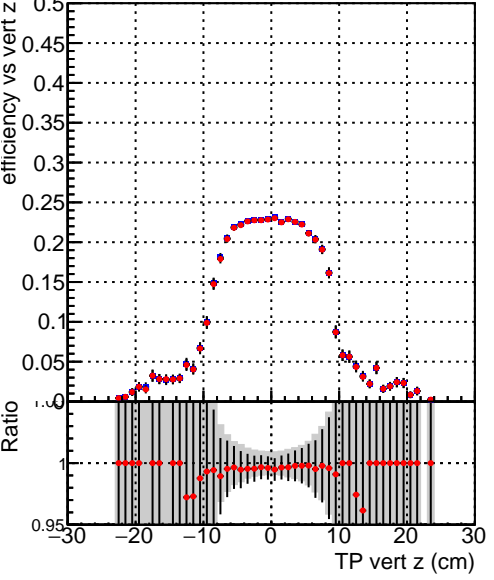

Efficiency vs vertpos

Legend: SoftQCD_default (blue square), SoftQCD_ckfPixelLessStep (red circle)

Efficiency vs. sim PV z