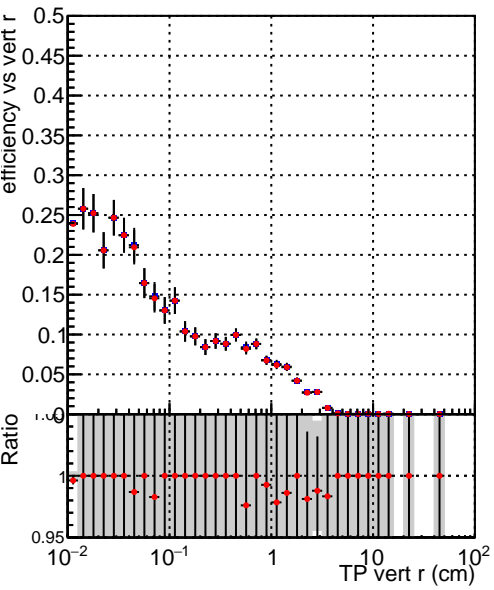

Efficiency vs vertpos

Legend: SoftQCD_default (blue square), SoftQCD_ckfPixelLessStep (red circle)

Efficiency vs. sim PV z