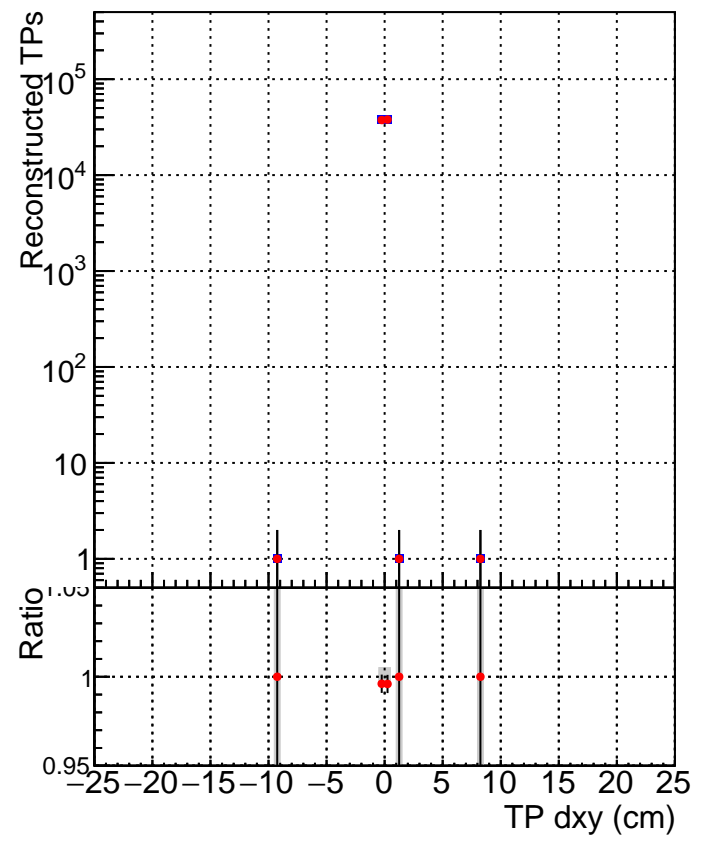

N of simulated tracks vs dxy

N of associated tracks (simToReco) vs dxy

N of simulated track

- SoftQCD_default
- SoftQCD_ckfPixelLessStep