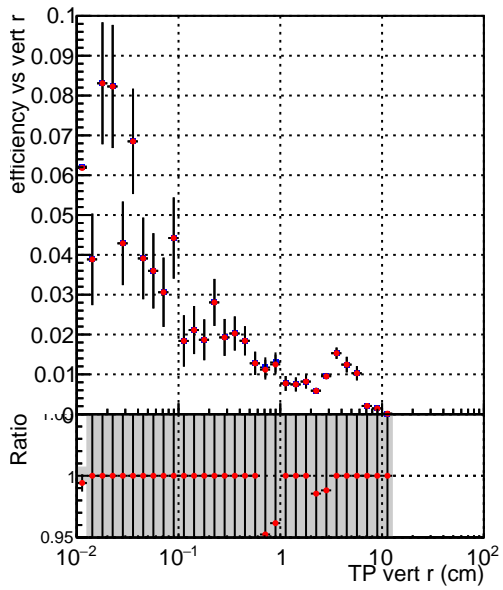

Efficiency vs vertpos

Efficiency vs TP vert z

Legend:
— SoftQCD_default (blue line with squares)
— SoftQCD_ckfPixelLessStep (red line with crosses)

Efficiency vs. sim PV z