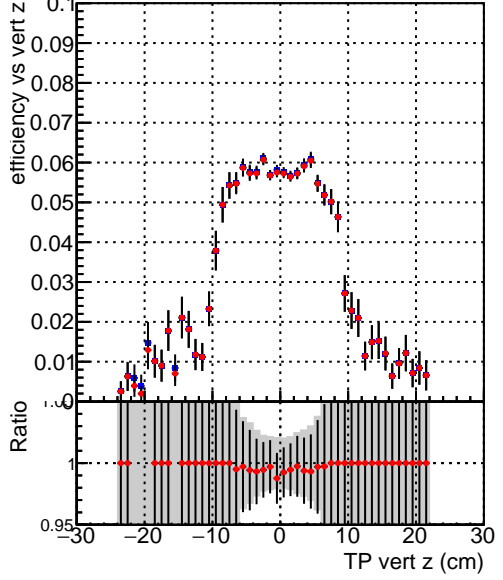

Efficiency vs vertpos

Efficiency vs TP vert z

Legend:
— SoftQCD_default (blue line with squares)
— SoftQCD_ckfPixelLessStep (red line with crosses)

Efficiency vs. sim PV z