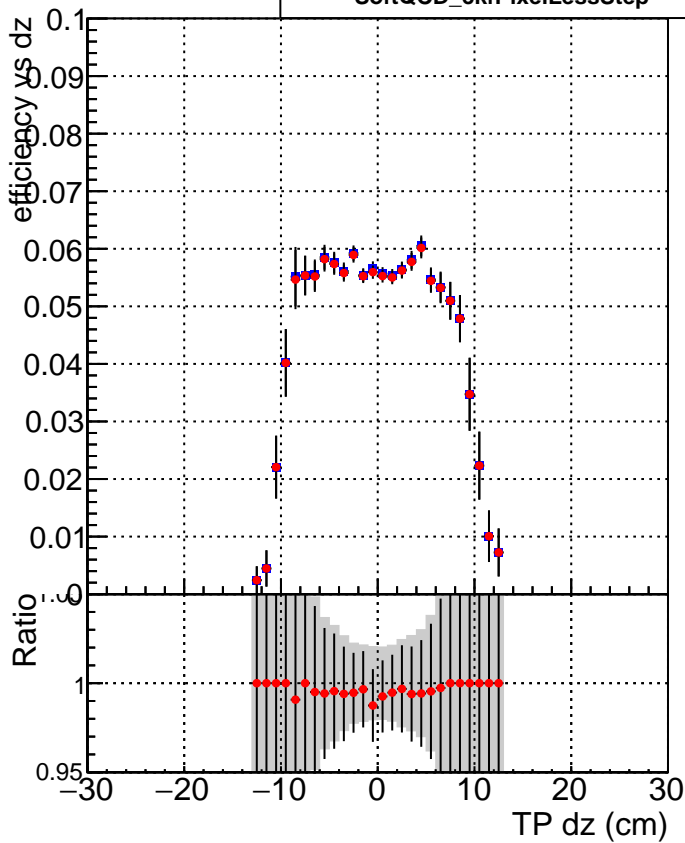

Efficiency vs Dxy

Efficiency vs Dz

—■— SoftQCD_default
—●— SoftQCD_ckfPixelLessStep