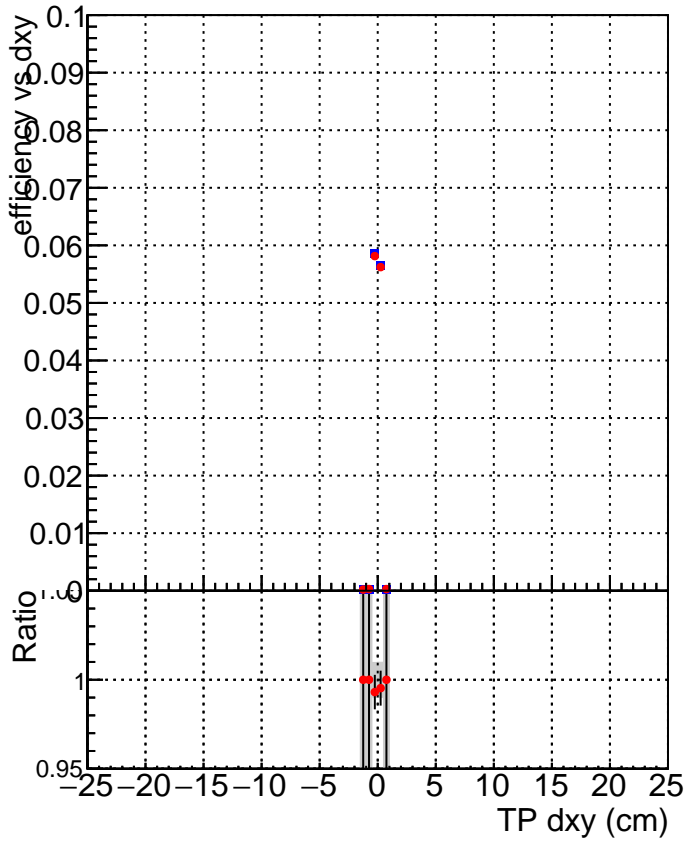

Efficiency vs Dxy

Efficiency vs Dz

—■— SoftQCD_default
—●— SoftQCD_ckfPixelLessStep