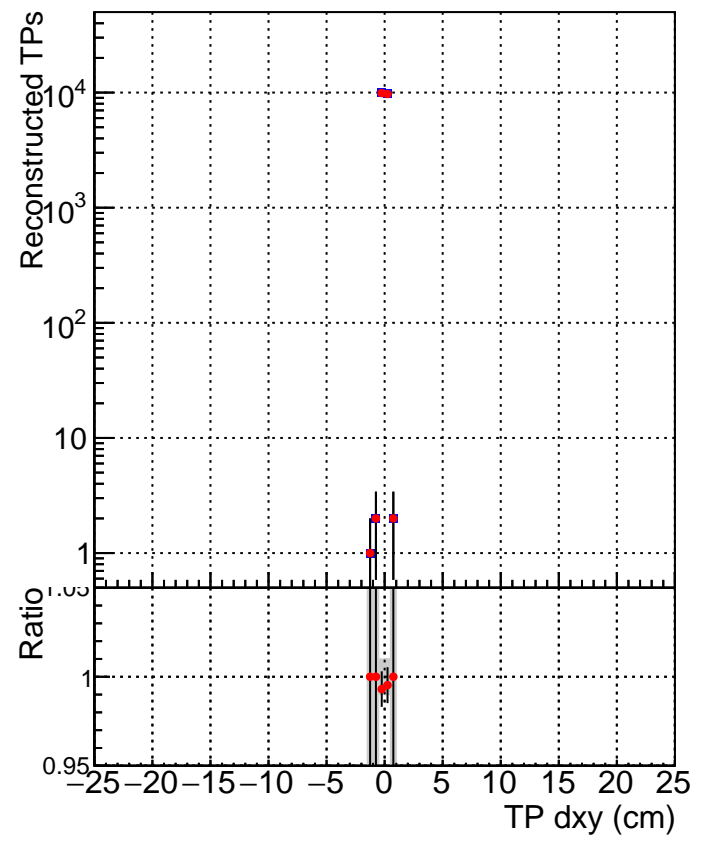

N of simulated tracks vs dxy

N of associated tracks (simToReco) vs dxy

N of simulated track

- SoftQCD_default
- SoftQCD_ckfPixelLessStep