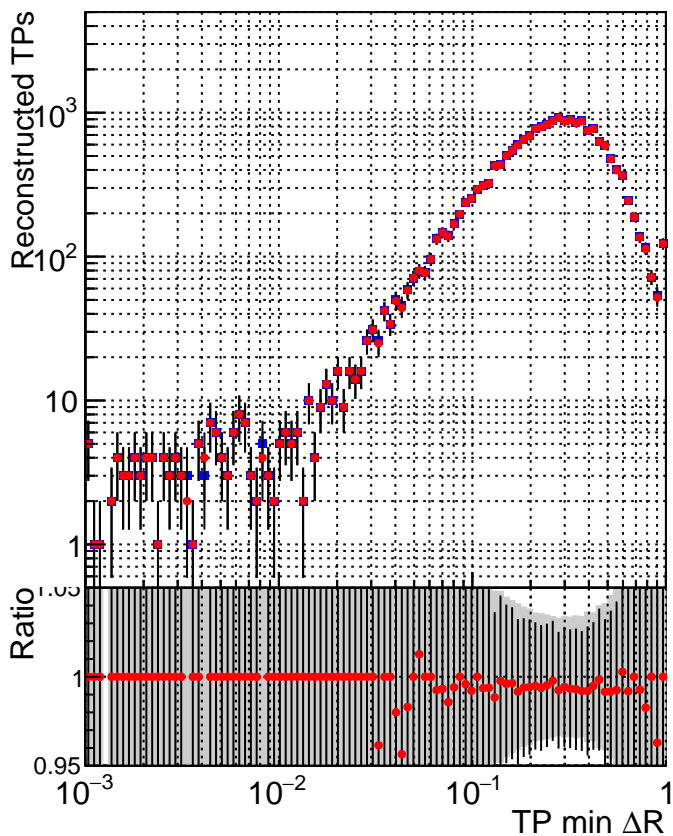

N of simulated tracks vs dR

N of associated tracks (simToReco) vs dR

N of simulated tracks

■ SoftQCD_default
■ SoftQCD_ckfPixelLessStep