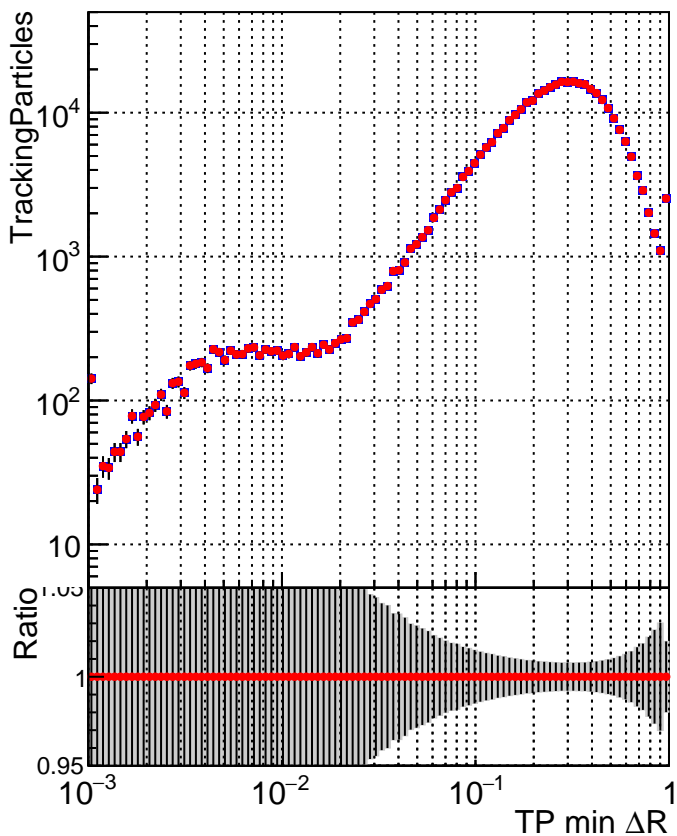

N of simulated tracks vs dR

N of associated tracks (simToReco) vs dR

N of simulated tracks

■ SoftQCD_default
■ SoftQCD_ckfPixelLessStep