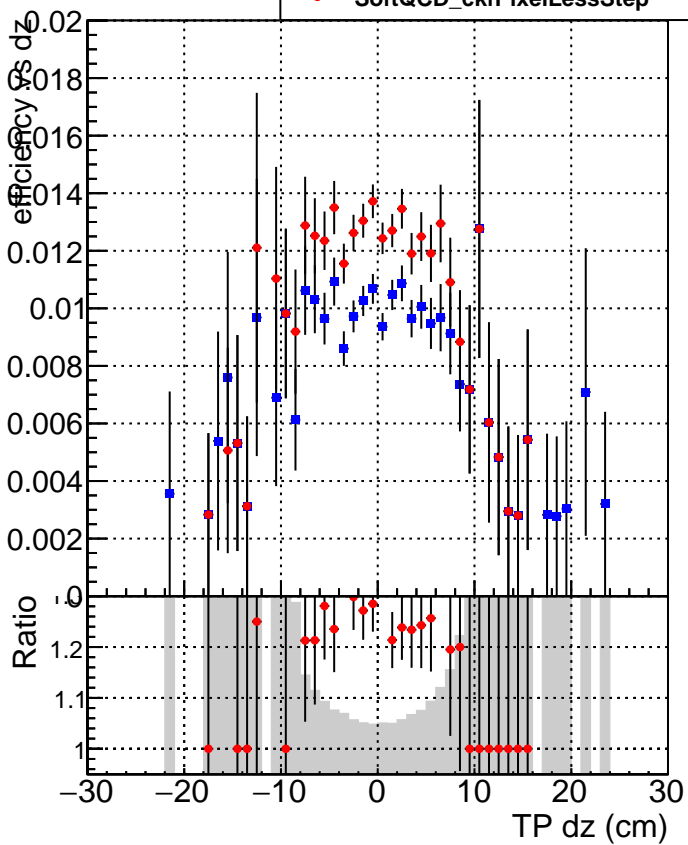

Efficiency vs Dxy

Efficiency vs Dz

Legend for Efficiency vs Dz plot:
- SoftQCD_default (Blue square)
- SoftQCD_ckfPixelLessStep (Red circle)