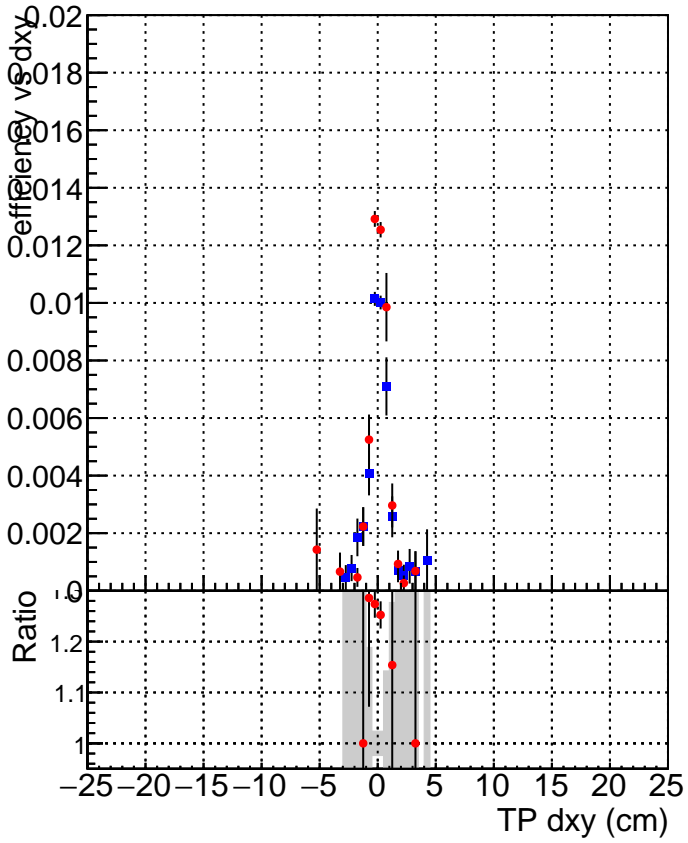

Efficiency vs Dxy

Efficiency vs Dz

Legend for Efficiency vs Dz plot:
- SoftQCD_default (Blue square)
- SoftQCD_ckfPixelLessStep (Red circle)