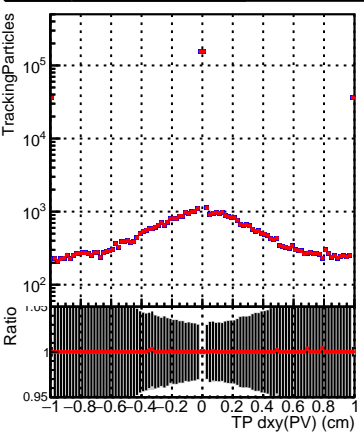

N of simulated tracks vs dxy(PV)**N of associated tracks (simToReco) vs dxy(PV)****N of sim****N of associated tracks (simToReco) vs dz(PV)****N of simulated tracks vs dz(PV)****N of associated tracks (simToReco) vs dz(PV)****N of simulated tracks vs dz(PV)****N of associated tracks (simToReco) vs dz(PV)**

■ SoftQCD_default
■ SoftQCD_ckfPixelLessStep