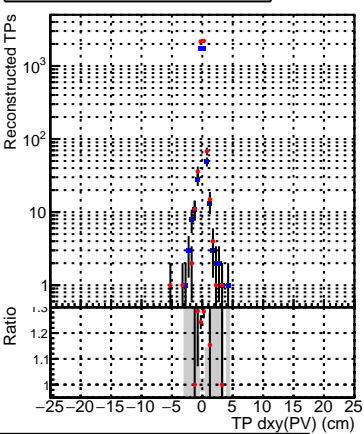

N of simulated tracks vs dxy(PV)**N of associated tracks (simToReco) vs dxy(PV)****N of sim****N of associated tracks (simToReco) vs dz(PV)****N of simulated tracks vs dz(PV)****N of associated tracks (simToReco) vs dz(PV)****N of simulated tracks vs dz(PV)****N of associated tracks (simToReco) vs dz(PV)**

■ SoftQCD_default
■ SoftQCD_ckfPixelLessStep