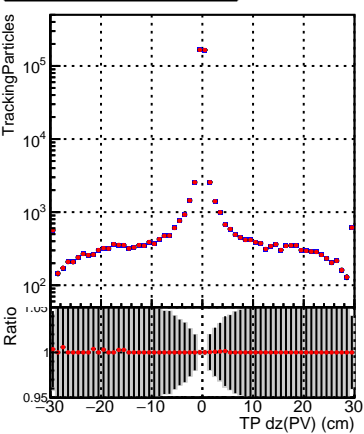

N of simulated tracks vs dxy(PV)**N of associated tracks (simToReco) vs dxy(PV)****N of sim****N of associated tracks (simToReco) vs dz(PV)****N of simulated tracks vs dz(PV)****N of associated tracks (simToReco) vs dz(PV)****N of simulated tracks vs dz(PV)****N of associated tracks (simToReco) vs dz(PV)**

■ SoftQCD_default
■ SoftQCD_ckfPixelLessStep