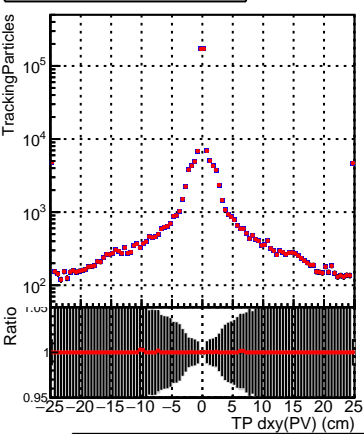

N of simulated tracks vs dxy(PV)**N of associated tracks (simToReco) vs dxy(PV)****N of sim****N of associated tracks (simToReco) vs dz(PV)****N of simulated tracks vs dz(PV)****N of associated tracks (simToReco) vs dz(PV)****N of simulated tracks vs dz(PV)****N of associated tracks (simToReco) vs dz(PV)**

■ SoftQCD_default
■ SoftQCD_ckfPixelLessStep