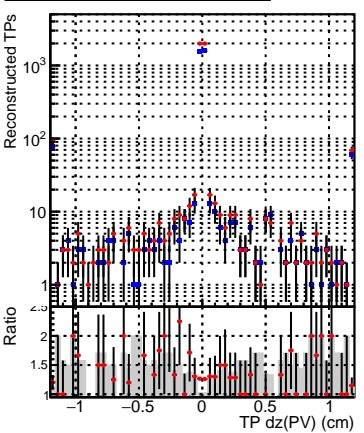

N of simulated tracks vs dxy(PV)**N of associated tracks (simToReco) vs dxy(PV)****N of sim****N of associated tracks (simToReco) vs dz(PV)****N of simulated tracks vs dz(PV)****N of associated tracks (simToReco) vs dz(PV)****N of simulated tracks vs dz(PV)****N of associated tracks (simToReco) vs dz(PV)**

■ SoftQCD_default
■ SoftQCD_ckfPixelLessStep