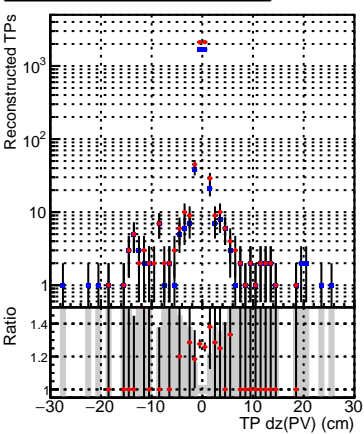

N of simulated tracks vs dxy(PV)**N of associated tracks (simToReco) vs dxy(PV)****N of sim****N of associated tracks (simToReco) vs dz(PV)****N of simulated tracks vs dz(PV)****N of associated tracks (simToReco) vs dz(PV)****N of simulated tracks vs dz(PV)****N of associated tracks (simToReco) vs dz(PV)**

■ SoftQCD_default
■ SoftQCD_ckfPixelLessStep