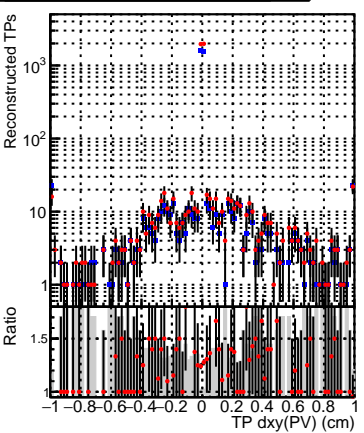

N of simulated tracks vs dxy(PV)**N of associated tracks (simToReco) vs dxy(PV)****N of sim****N of associated tracks (simToReco) vs dz(PV)****N of simulated tracks vs dz(PV)****N of associated tracks (simToReco) vs dz(PV)****N of simulated tracks vs dz(PV)****N of associated tracks (simToReco) vs dz(PV)**

■ SoftQCD_default
■ SoftQCD_ckfPixelLessStep