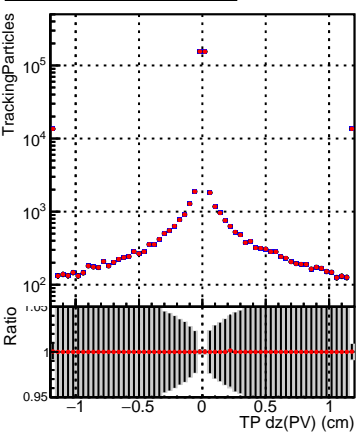

N of simulated tracks vs dxy(PV)**N of associated tracks (simToReco) vs dxy(PV)****N of sim****N of associated tracks (simToReco) vs dz(PV)****N of simulated tracks vs dz(PV)****N of associated tracks (simToReco) vs dz(PV)****N of simulated tracks vs dz(PV)****N of associated tracks (simToReco) vs dz(PV)**

■ SoftQCD_default
■ SoftQCD_ckfPixelLessStep