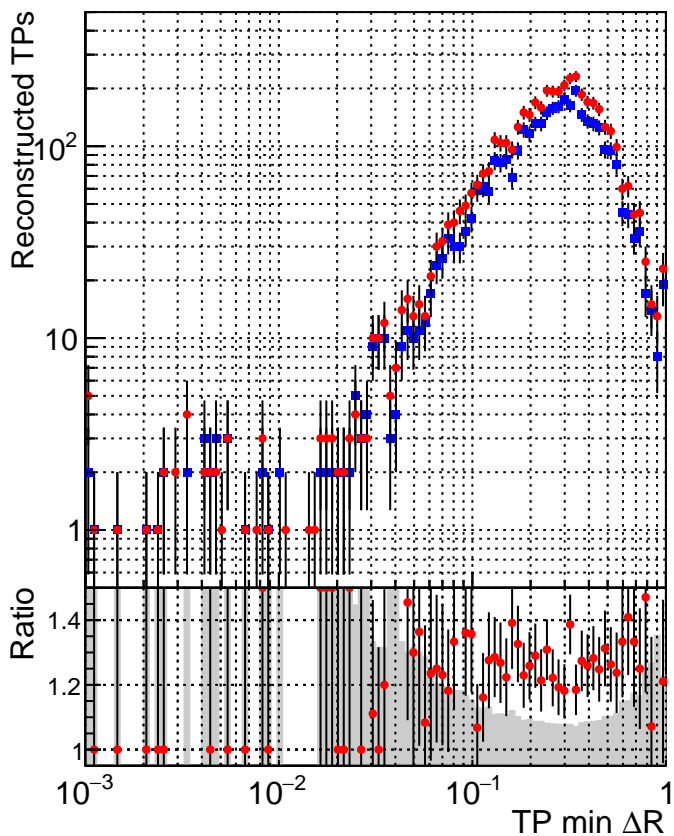

N of simulated tracks vs dR

N of associated tracks (simToReco) vs dR

N of simulated tracks

- SoftQCD\_default
- SoftQCD\_ckfPixelLessStep