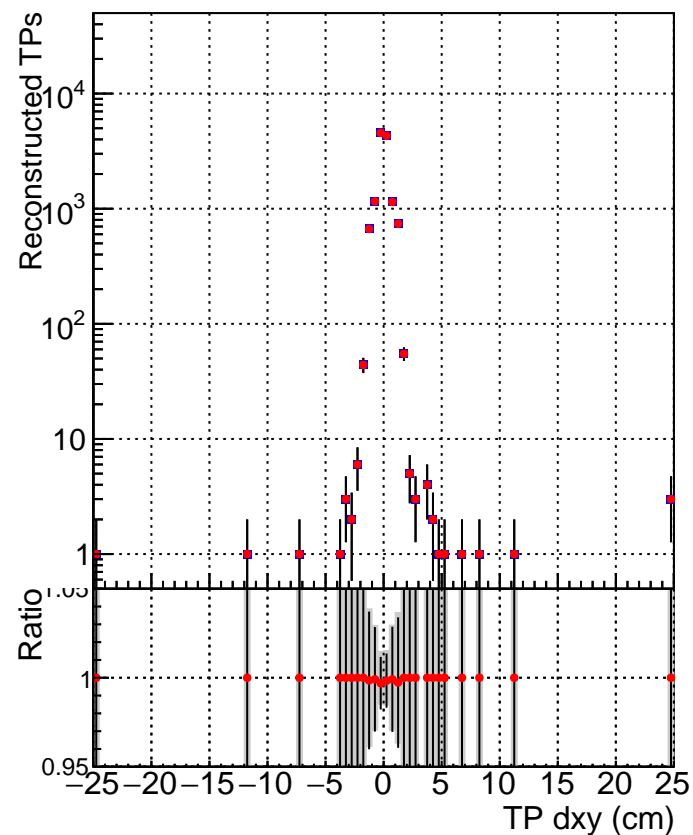

**N of simulated tracks vs dxy****N of associated tracks (simToReco) vs dxy****N of simulated track**

■ SoftQCD\_default  
● SoftQCD\_ckfPixelLessStep