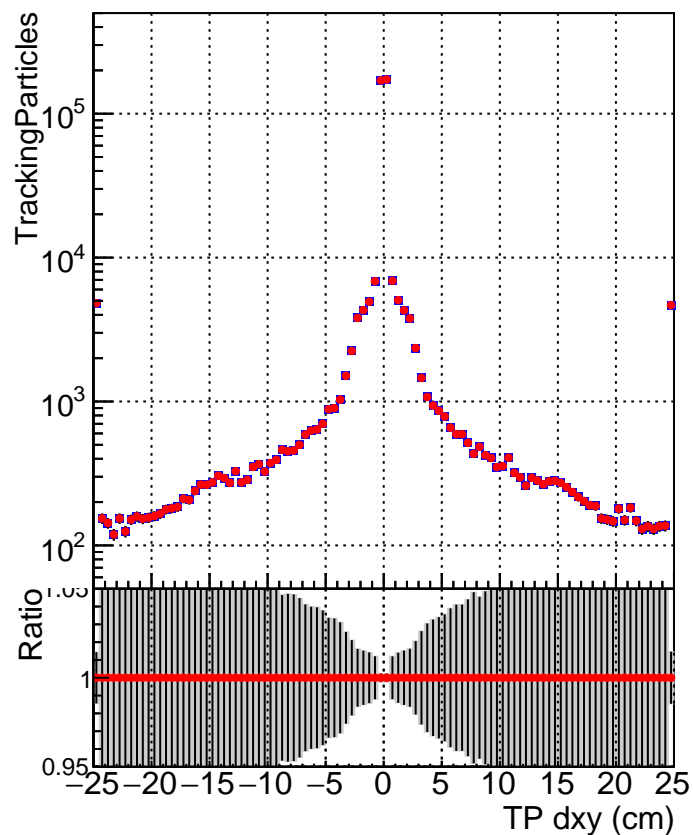

**N of simulated tracks vs dxy****N of associated tracks (simToReco) vs dxy****N of simulated track**

■ SoftQCD\_default  
● SoftQCD\_ckfPixelLessStep