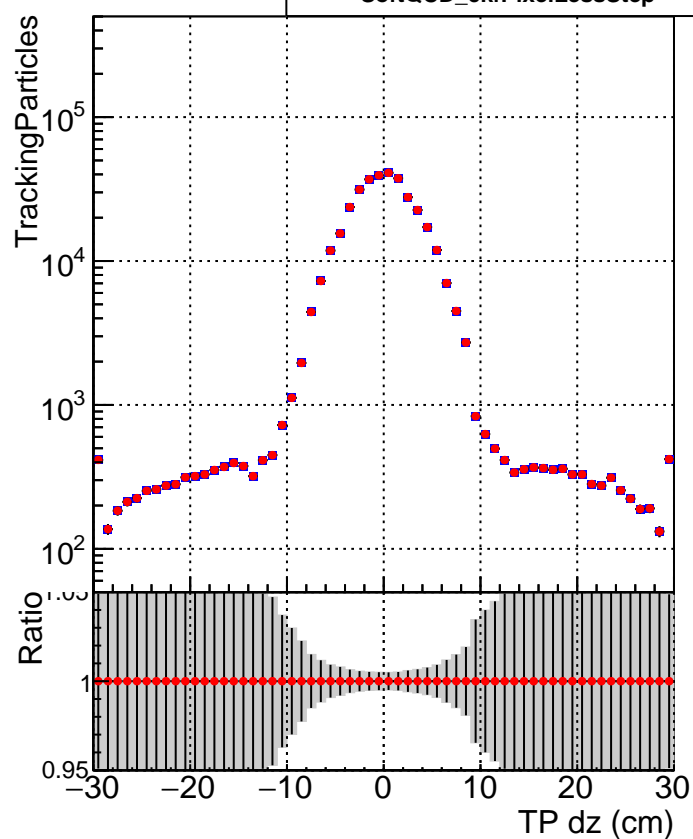

**N of simulated tracks vs dxy****N of associated tracks (simToReco) vs dxy****N of simulated track**

■ SoftQCD\_default  
● SoftQCD\_ckfPixelLessStep