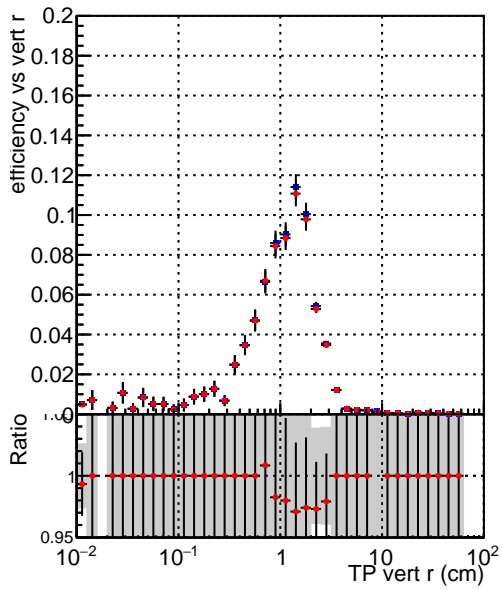

Efficiency vs vertpos

Legend: SoftQCD_default (blue square), SoftQCD_ckfPixelLessStep (red circle)

Efficiency vs. sim PV z