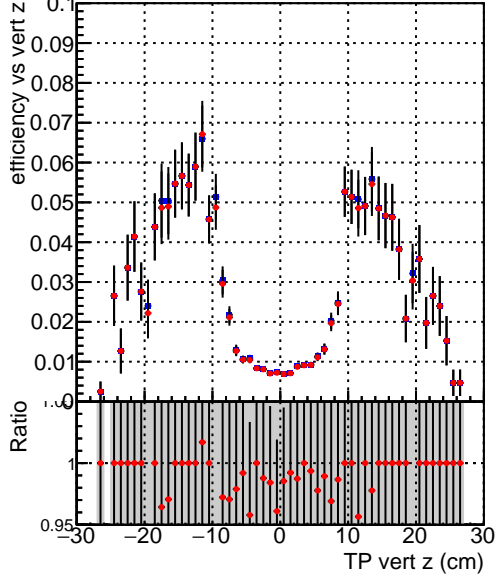

Efficiency vs vertpos

Legend: SoftQCD_default (blue square), SoftQCD_ckfPixelLessStep (red circle)

Efficiency vs. sim PV z