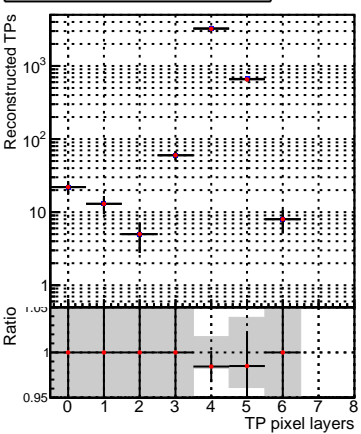

**N of simulated tracks vs hit****N of associated tracks (simToReco) vs hit****N of sim****N of associated tracks (simToReco) vs pixel layer****N of simulated tracks vs pixel layer****N of associated tracks (simToReco) vs pixel layer****N of simulated tracks vs 3D layer****N of associated tracks (simToReco) vs 3D layer**

■ SoftQCD\_default  
■ SoftQCD\_ckfPixelLessStep