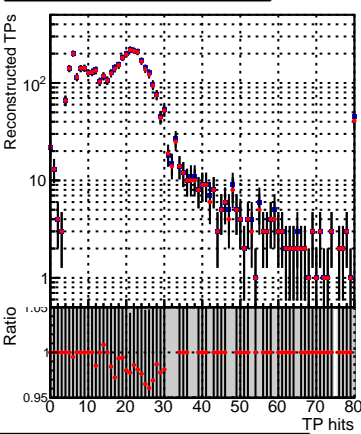

**N of simulated tracks vs hit****N of associated tracks (simToReco) vs hit****N of sim****N of associated tracks (simToReco) vs pixel layer****N of simulated tracks vs pixel layer****N of associated tracks (simToReco) vs pixel layer****N of simulated tracks vs 3D layer****N of associated tracks (simToReco) vs 3D layer**

■ SoftQCD\_default  
■ SoftQCD\_ckfPixelLessStep