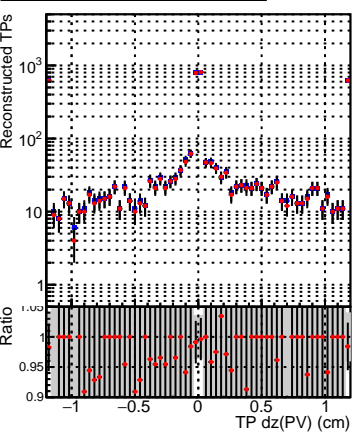

N of simulated tracks vs dxy(PV)**N of associated tracks (simToReco) vs dxy(PV)****N of sim****N of associated tracks (simToReco) vs dxy(PV)****N of simulated tracks vs dz(PV)****N of associated tracks (simToReco) vs dz(PV)****N of simulated tracks vs dz(PV)****N of associated tracks (simToReco) vs dz(PV)**

—●— SoftQCD_default
- - - SoftQCD_ckfPixelLessStep