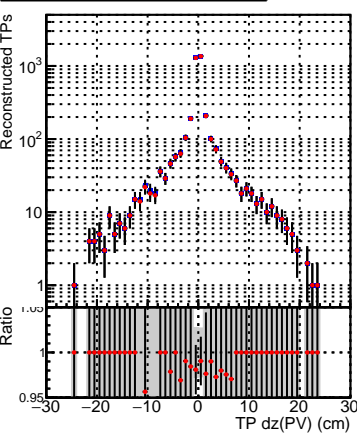

N of simulated tracks vs dxy(PV)**N of associated tracks (simToReco) vs dxy(PV)****N of sim****N of associated tracks (simToReco) vs dxy(PV)****N of simulated tracks vs dz(PV)****N of associated tracks (simToReco) vs dz(PV)****N of simulated tracks vs dz(PV)****N of associated tracks (simToReco) vs dz(PV)**

—●— SoftQCD_default
- - - SoftQCD_ckfPixelLessStep