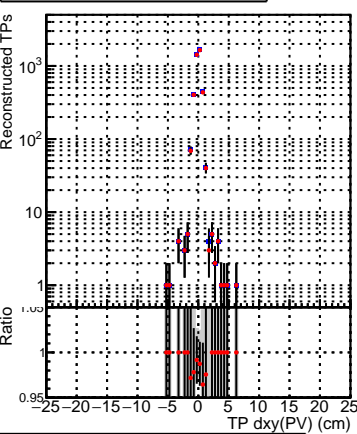

N of simulated tracks vs dxy(PV)**N of associated tracks (simToReco) vs dxy(PV)****N of sim****N of associated tracks (simToReco) vs dxy(PV)****N of simulated tracks vs dz(PV)****N of associated tracks (simToReco) vs dz(PV)****N of simulated tracks vs dz(PV)****N of associated tracks (simToReco) vs dz(PV)**

—●— SoftQCD_default
- - - SoftQCD_ckfPixelLessStep