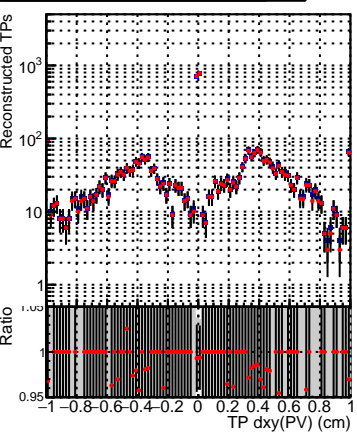

N of simulated tracks vs dxy(PV)**N of associated tracks (simToReco) vs dxy(PV)****N of sim****N of associated tracks (simToReco) vs dxy(PV)****N of simulated tracks vs dz(PV)****N of associated tracks (simToReco) vs dz(PV)****N of simulated tracks vs dz(PV)****N of associated tracks (simToReco) vs dz(PV)**

—●— SoftQCD_default
- - - SoftQCD_ckfPixelLessStep