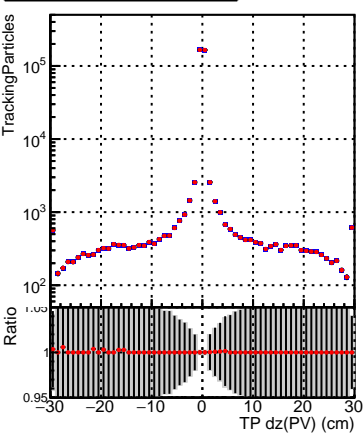

N of simulated tracks vs dxy(PV)**N of associated tracks (simToReco) vs dxy(PV)****N of sim****N of associated tracks (simToReco) vs dxy(PV)****N of simulated tracks vs dz(PV)****N of associated tracks (simToReco) vs dz(PV)****N of simulated tracks vs dz(PV)****N of associated tracks (simToReco) vs dz(PV)**

—●— SoftQCD_default
- - - SoftQCD_ckfPixelLessStep