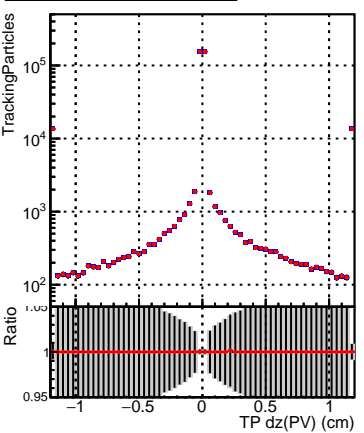

N of simulated tracks vs dxy(PV)**N of associated tracks (simToReco) vs dxy(PV)****N of sim****N of associated tracks (simToReco) vs dxy(PV)****N of simulated tracks vs dz(PV)****N of associated tracks (simToReco) vs dz(PV)****N of simulated tracks vs dz(PV)****N of associated tracks (simToReco) vs dz(PV)**

—●— SoftQCD_default
- - - SoftQCD_ckfPixelLessStep