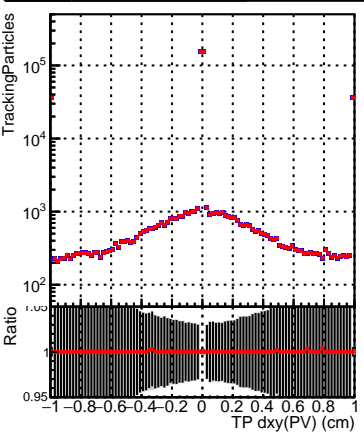

N of simulated tracks vs dxy(PV)**N of associated tracks (simToReco) vs dxy(PV)****N of sim****N of associated tracks (simToReco) vs dxy(PV)****N of simulated tracks vs dz(PV)****N of associated tracks (simToReco) vs dz(PV)****N of simulated tracks vs dz(PV)****N of associated tracks (simToReco) vs dz(PV)**

—●— SoftQCD_default
- - - SoftQCD_ckfPixelLessStep