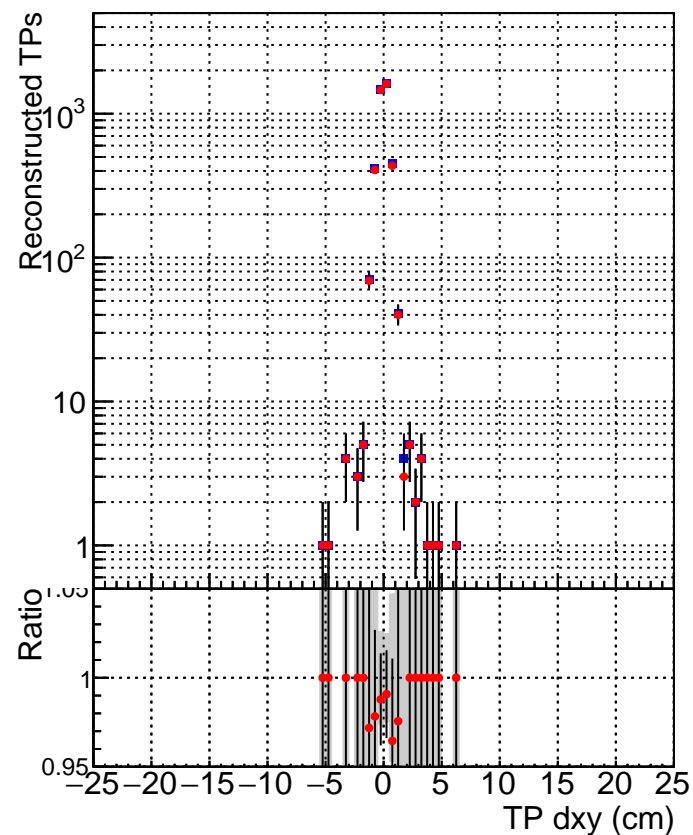

N of simulated tracks vs dxy**N of associated tracks (simToReco) vs dxy****N of simulated track**

■ SoftQCD_default
● SoftQCD_ckfPixelLessStep