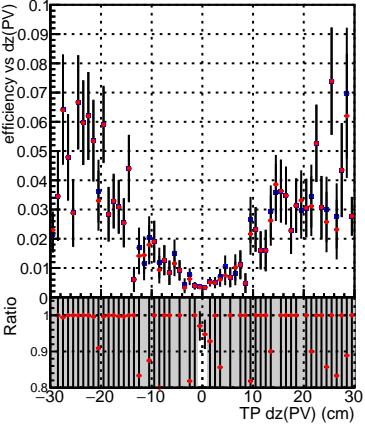

Efficiency vs Dxy(PV)

Efficiency vs Dxy(PV) legend: SoftQCD\_default (blue square), SoftQCD\_ckfPixelLessStep (red circle)

Efficiency vs Dz(PV)

Efficiency vs Dz(PV)