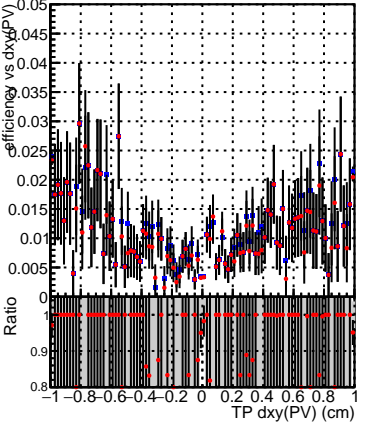

Efficiency vs Dxy(PV)

Efficiency vs Dxy(PV) legend: SoftQCD\_default (blue square), SoftQCD\_ckfPixelLessStep (red circle)

Efficiency vs Dz(PV)

Efficiency vs Dz(PV)