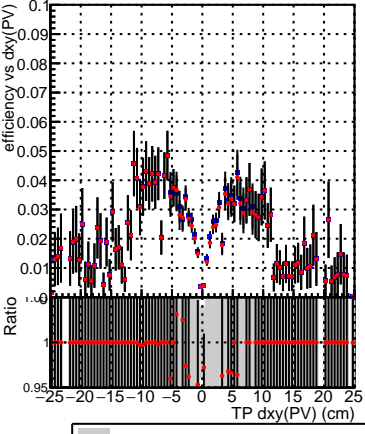

Efficiency vs Dxy(PV)

Efficiency vs Dxy(PV) legend: SoftQCD\_default (blue square), SoftQCD\_ckfPixelLessStep (red circle)

Efficiency vs Dz(PV)

Efficiency vs Dz(PV)