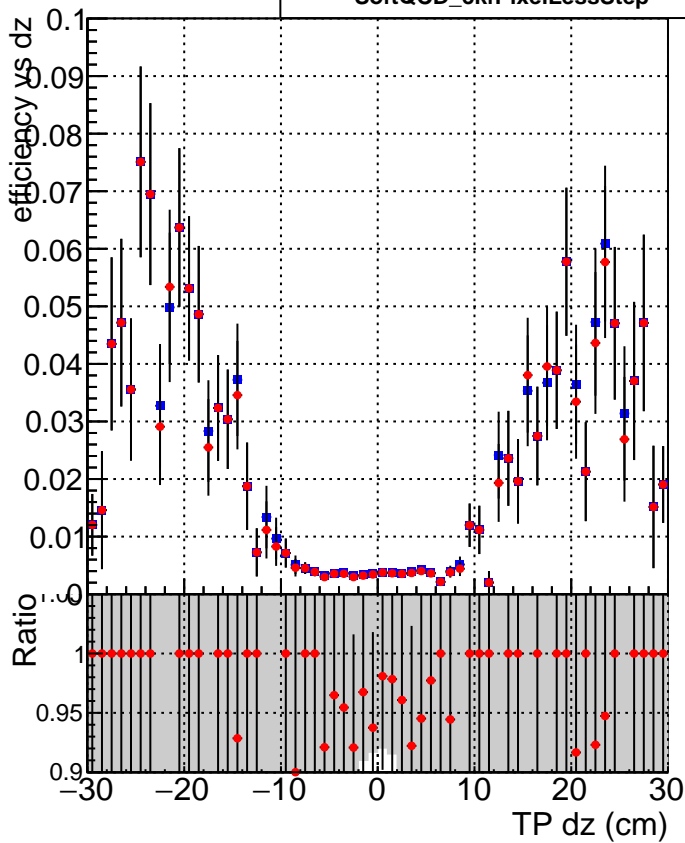

Efficiency vs Dxy

Efficiency vs Dz

—■— SoftQCD_default
—●— SoftQCD_ckfPixelLessStep