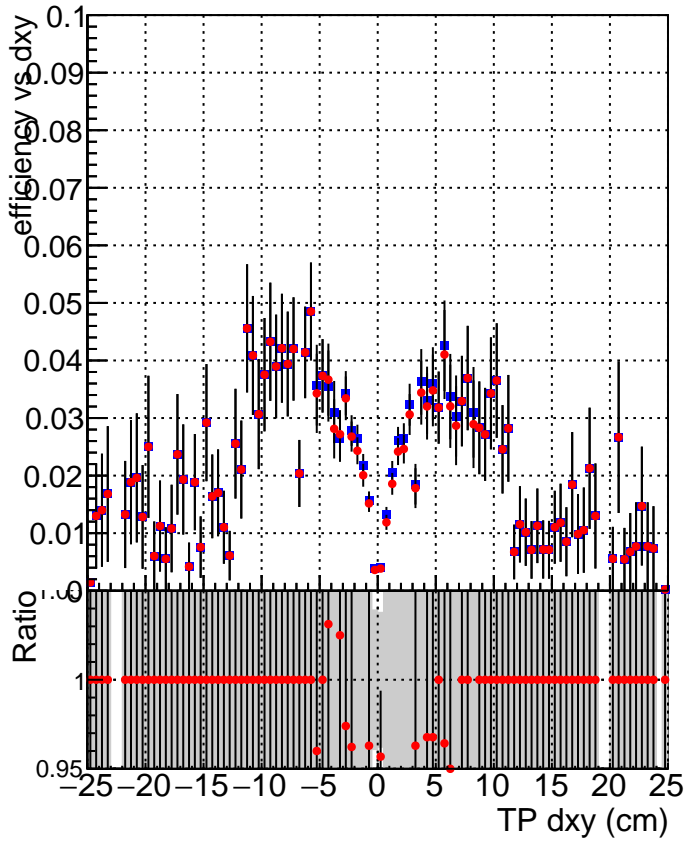

Efficiency vs Dxy

Efficiency vs Dz

—■— SoftQCD_default
—●— SoftQCD_ckfPixelLessStep