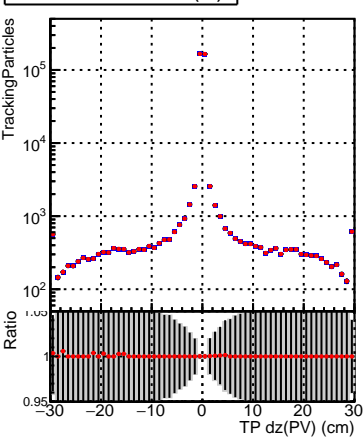

N of simulated tracks vs dxy(PV)**N of associated tracks (simToReco) vs dxy(PV)****N of sim****N of associated tracks (simToReco) vs dxy(PV)****N of simulated tracks vs dz(PV)****N of associated tracks (simToReco) vs dz(PV)****N of simulated tracks vs dz(PV)****N of associated tracks (simToReco) vs dz(PV)**

—●— SoftQCD_default
- - - SoftQCD_ckfPixelLessStep