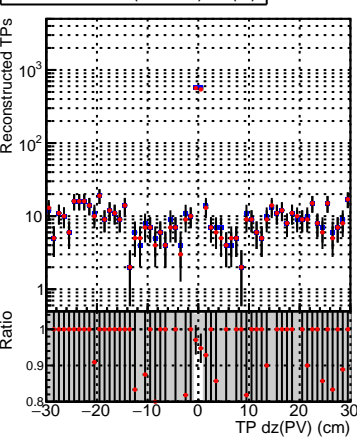

N of simulated tracks vs dxy(PV)**N of associated tracks (simToReco) vs dxy(PV)****N of sim****N of associated tracks (simToReco) vs dxy(PV)****N of simulated tracks vs dz(PV)****N of associated tracks (simToReco) vs dz(PV)****N of simulated tracks vs dz(PV)****N of associated tracks (simToReco) vs dz(PV)**

—●— SoftQCD_default
- - - SoftQCD_ckfPixelLessStep