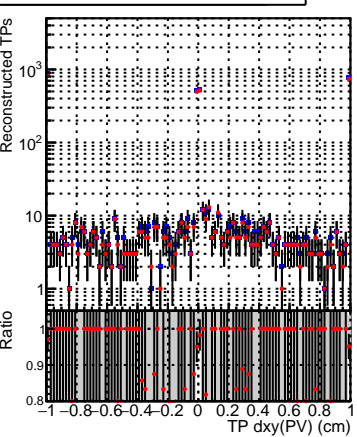

N of simulated tracks vs dxy(PV)**N of associated tracks (simToReco) vs dxy(PV)****N of sim****N of associated tracks (simToReco) vs dxy(PV)****N of simulated tracks vs dz(PV)****N of associated tracks (simToReco) vs dz(PV)****N of simulated tracks vs dz(PV)****N of associated tracks (simToReco) vs dz(PV)**

—●— SoftQCD_default
- - - SoftQCD_ckfPixelLessStep