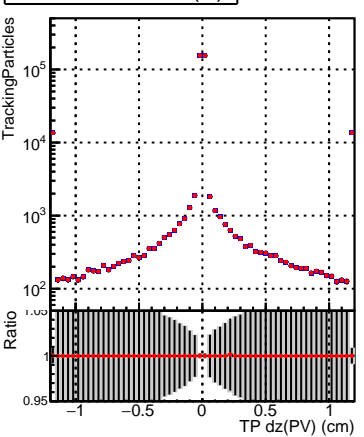

N of simulated tracks vs dxy(PV)**N of associated tracks (simToReco) vs dxy(PV)****N of sim****N of associated tracks (simToReco) vs dxy(PV)****N of simulated tracks vs dz(PV)****N of associated tracks (simToReco) vs dz(PV)****N of simulated tracks vs dz(PV)****N of associated tracks (simToReco) vs dz(PV)**

—●— SoftQCD_default
- - - SoftQCD_ckfPixelLessStep