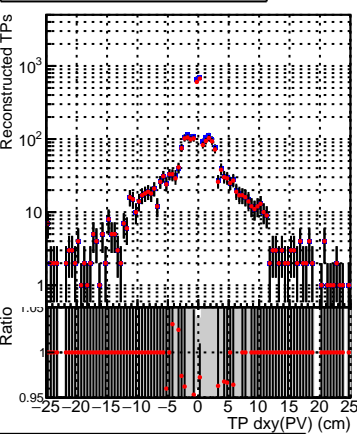

N of simulated tracks vs dxy(PV)**N of associated tracks (simToReco) vs dxy(PV)****N of sim****N of associated tracks (simToReco) vs dxy(PV)****N of simulated tracks vs dz(PV)****N of associated tracks (simToReco) vs dz(PV)****N of simulated tracks vs dz(PV)****N of associated tracks (simToReco) vs dz(PV)**

—●— SoftQCD_default
- - - SoftQCD_ckfPixelLessStep