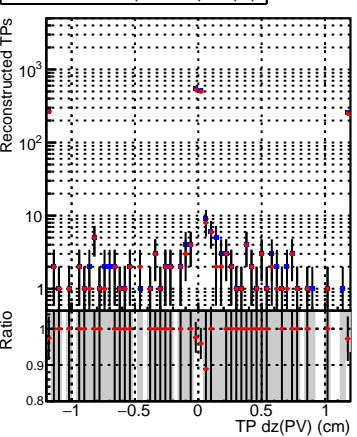

N of simulated tracks vs dxy(PV)**N of associated tracks (simToReco) vs dxy(PV)****N of sim****N of associated tracks (simToReco) vs dxy(PV)****N of simulated tracks vs dz(PV)****N of associated tracks (simToReco) vs dz(PV)****N of simulated tracks vs dz(PV)****N of associated tracks (simToReco) vs dz(PV)**

—●— SoftQCD_default
- - - SoftQCD_ckfPixelLessStep