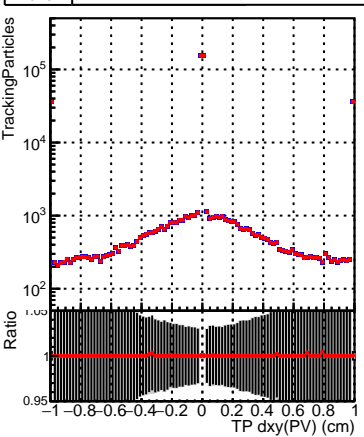

N of simulated tracks vs dxy(PV)**N of associated tracks (simToReco) vs dxy(PV)****N of sim****N of associated tracks (simToReco) vs dxy(PV)****N of simulated tracks vs dz(PV)****N of associated tracks (simToReco) vs dz(PV)****N of simulated tracks vs dz(PV)****N of associated tracks (simToReco) vs dz(PV)**

—●— SoftQCD_default
- - - SoftQCD_ckfPixelLessStep