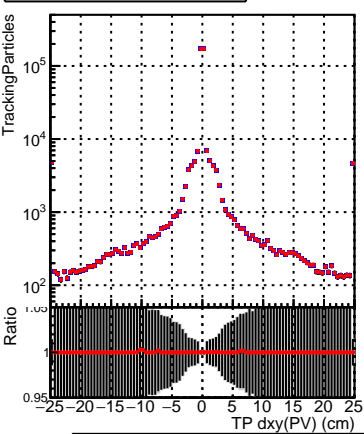

N of simulated tracks vs dxy(PV)**N of associated tracks (simToReco) vs dxy(PV)****N of sim****N of associated tracks (simToReco) vs dxy(PV)****N of simulated tracks vs dz(PV)****N of associated tracks (simToReco) vs dz(PV)****N of simulated tracks vs dz(PV)****N of associated tracks (simToReco) vs dz(PV)**

—●— SoftQCD_default
- - - SoftQCD_ckfPixelLessStep