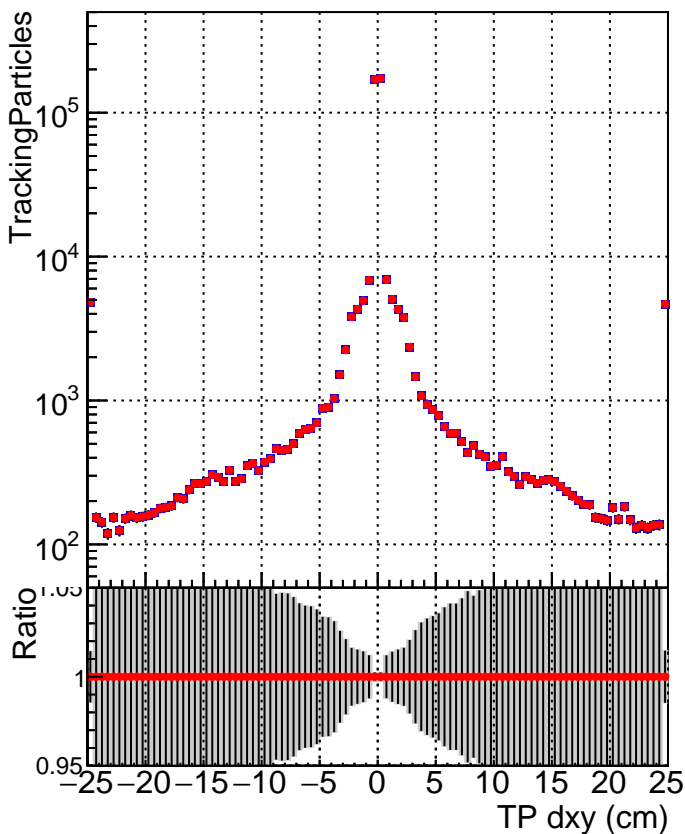

N of simulated tracks vs dxy

N of associated tracks (simToReco) vs dxy

N of simulated track

■ SoftQCD_default
● SoftQCD_ckfPixelLessStep