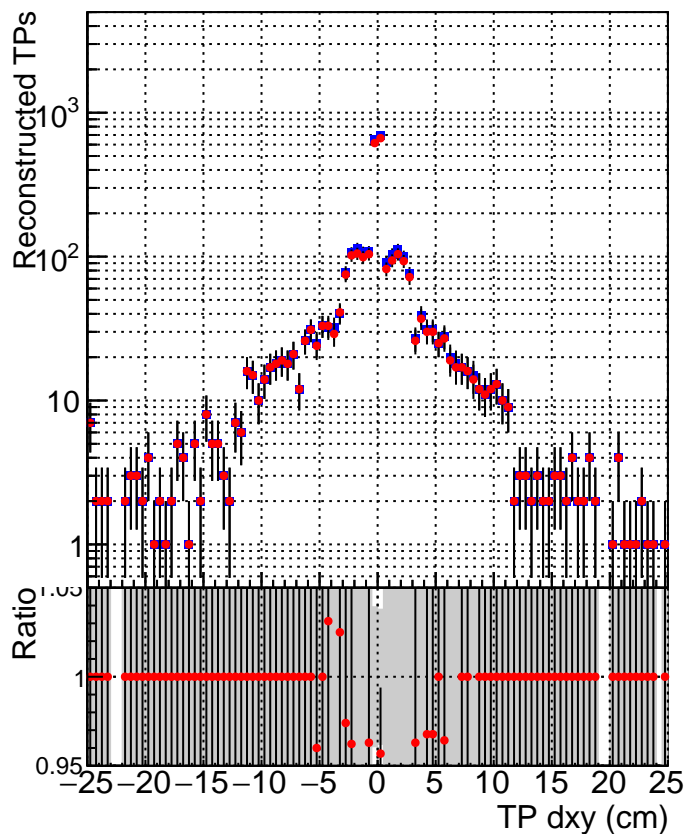

N of simulated tracks vs dxy

N of associated tracks (simToReco) vs dxy

N of simulated track

■ SoftQCD_default
● SoftQCD_ckfPixelLessStep