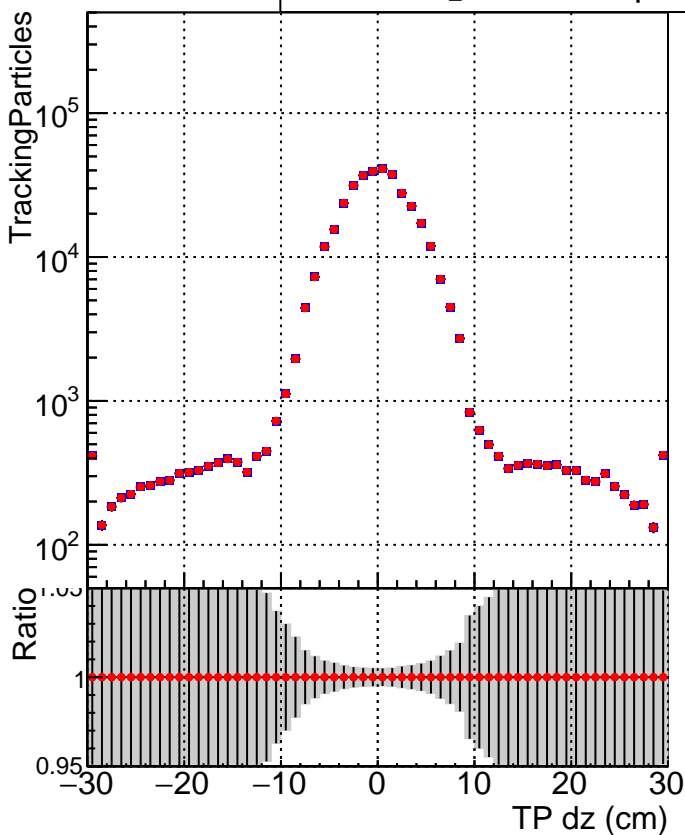

N of simulated tracks vs dxy

N of associated tracks (simToReco) vs dxy

N of simulated track

■ SoftQCD_default
● SoftQCD_ckfPixelLessStep