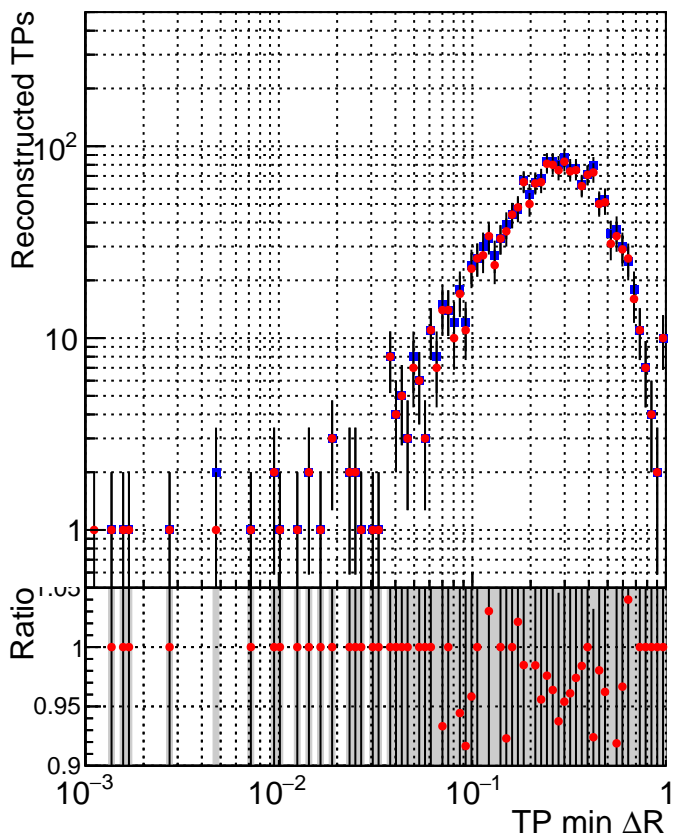

N of simulated tracks vs dR

N of associated tracks (simToReco) vs dR

N of simulated tracks

- SoftQCD_default
- SoftQCD_ckfPixelLessStep