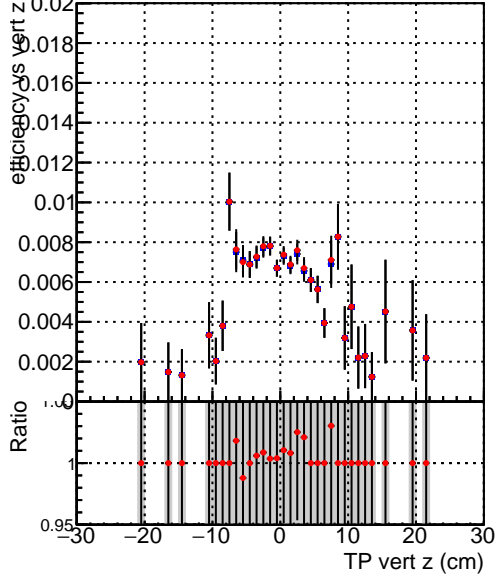

Efficiency vs vertpos

Efficiency vs TP vert z (cm)

Legend:
- SoftQCD_default (grey bar)
- SoftQCD_ckptPixelLessStep (red diamond)

Efficiency vs. sim PV z