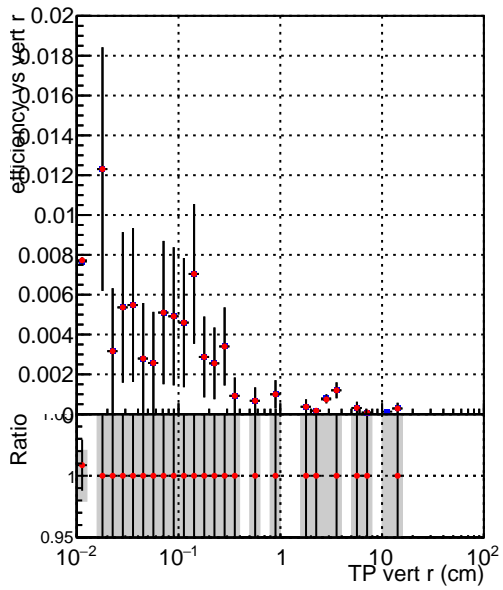

Efficiency vs vertpos

Efficiency vs TP vert z (cm)

Legend:
- SoftQCD_default (grey bar)
- SoftQCD_ckptPixelLessStep (red diamond)

Efficiency vs. sim PV z