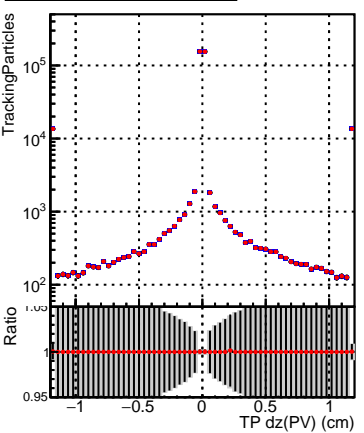

N of simulated tracks vs dxy(PV)**N of associated tracks (simToReco) vs dxy(PV)****N of sim****N of associated tracks (simToReco) vs dxy(PV)****N of simulated tracks vs dz(PV)****N of associated tracks (simToReco) vs dz(PV)****N of simulated tracks vs dz(PV)****N of associated tracks (simToReco) vs dz(PV)**

■ SoftQCD_default
■ SoftQCD_ckfPixelLessStep

■ N of sim
■ N of associated tracks (simToReco)