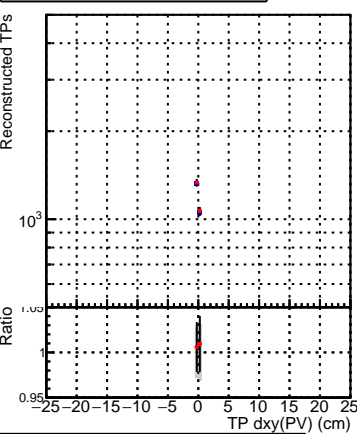

N of simulated tracks vs dxy(PV)**N of associated tracks (simToReco) vs dxy(PV)****N of sim****N of associated tracks (simToReco) vs dxy(PV)****N of simulated tracks vs dz(PV)****N of associated tracks (simToReco) vs dz(PV)****N of simulated tracks vs dz(PV)****N of associated tracks (simToReco) vs dz(PV)**

■ SoftQCD_default
■ SoftQCD_ckfPixelLessStep

■ N of sim
■ N of associated tracks (simToReco)