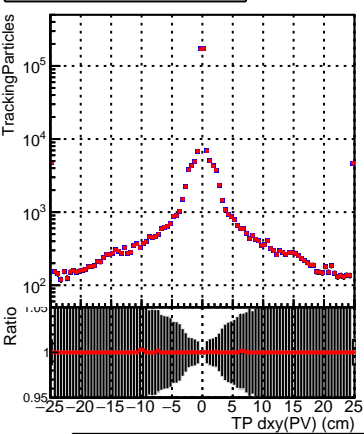

N of simulated tracks vs dxy(PV)**N of associated tracks (simToReco) vs dxy(PV)****N of sim****N of associated tracks (simToReco) vs dxy(PV)****N of simulated tracks vs dz(PV)****N of associated tracks (simToReco) vs dz(PV)****N of simulated tracks vs dz(PV)****N of associated tracks (simToReco) vs dz(PV)**

■ SoftQCD_default
■ SoftQCD_ckfPixelLessStep

■ N of sim
■ N of associated tracks (simToReco)