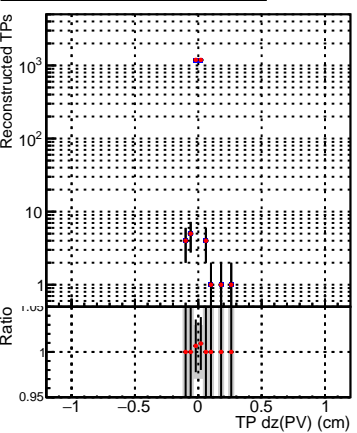

N of simulated tracks vs dxy(PV)**N of associated tracks (simToReco) vs dxy(PV)****N of sim****N of associated tracks (simToReco) vs dxy(PV)****N of simulated tracks vs dz(PV)****N of associated tracks (simToReco) vs dz(PV)****N of simulated tracks vs dz(PV)****N of associated tracks (simToReco) vs dz(PV)**

■ SoftQCD_default
■ SoftQCD_ckfPixelLessStep

■ N of sim
■ N of associated tracks (simToReco)