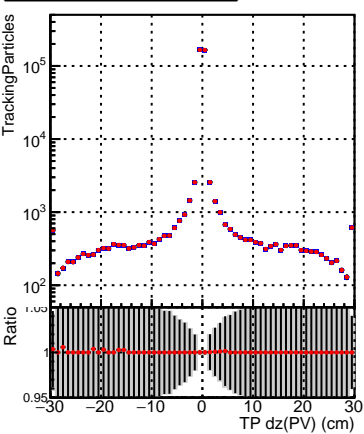

N of simulated tracks vs dxy(PV)**N of associated tracks (simToReco) vs dxy(PV)****N of sim****N of associated tracks (simToReco) vs dxy(PV)****N of simulated tracks vs dz(PV)****N of associated tracks (simToReco) vs dz(PV)****N of simulated tracks vs dz(PV)****N of associated tracks (simToReco) vs dz(PV)**

■ SoftQCD_default
■ SoftQCD_ckfPixelLessStep

■ N of sim
■ N of associated tracks (simToReco)