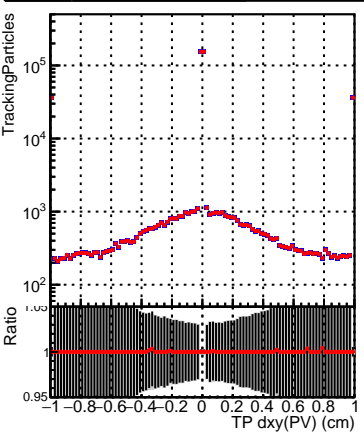

N of simulated tracks vs dxy(PV)**N of associated tracks (simToReco) vs dxy(PV)****N of sim****N of associated tracks (simToReco) vs dxy(PV)****N of simulated tracks vs dz(PV)****N of associated tracks (simToReco) vs dz(PV)****N of simulated tracks vs dz(PV)****N of associated tracks (simToReco) vs dz(PV)**

■ SoftQCD_default
■ SoftQCD_ckfPixelLessStep

■ N of sim
■ N of associated tracks (simToReco)