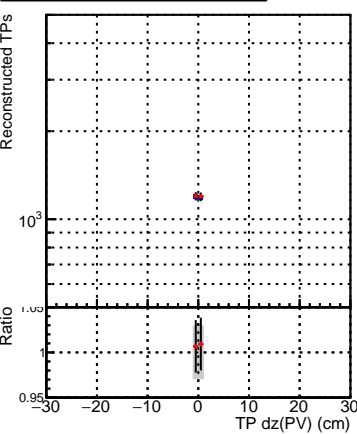

N of simulated tracks vs dxy(PV)**N of associated tracks (simToReco) vs dxy(PV)****N of sim****N of associated tracks (simToReco) vs dxy(PV)****N of simulated tracks vs dz(PV)****N of associated tracks (simToReco) vs dz(PV)****N of simulated tracks vs dz(PV)****N of associated tracks (simToReco) vs dz(PV)**

■ SoftQCD_default
■ SoftQCD_ckfPixelLessStep

■ N of sim
■ N of associated tracks (simToReco)