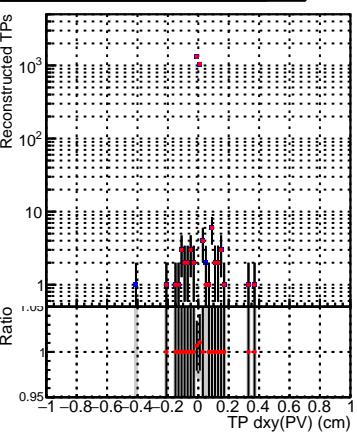

N of simulated tracks vs dxy(PV)**N of associated tracks (simToReco) vs dxy(PV)****N of sim****N of associated tracks (simToReco) vs dxy(PV)****N of simulated tracks vs dz(PV)****N of associated tracks (simToReco) vs dz(PV)****N of simulated tracks vs dz(PV)****N of associated tracks (simToReco) vs dz(PV)**

■ SoftQCD_default
■ SoftQCD_ckfPixelLessStep

■ N of sim
■ N of associated tracks (simToReco)