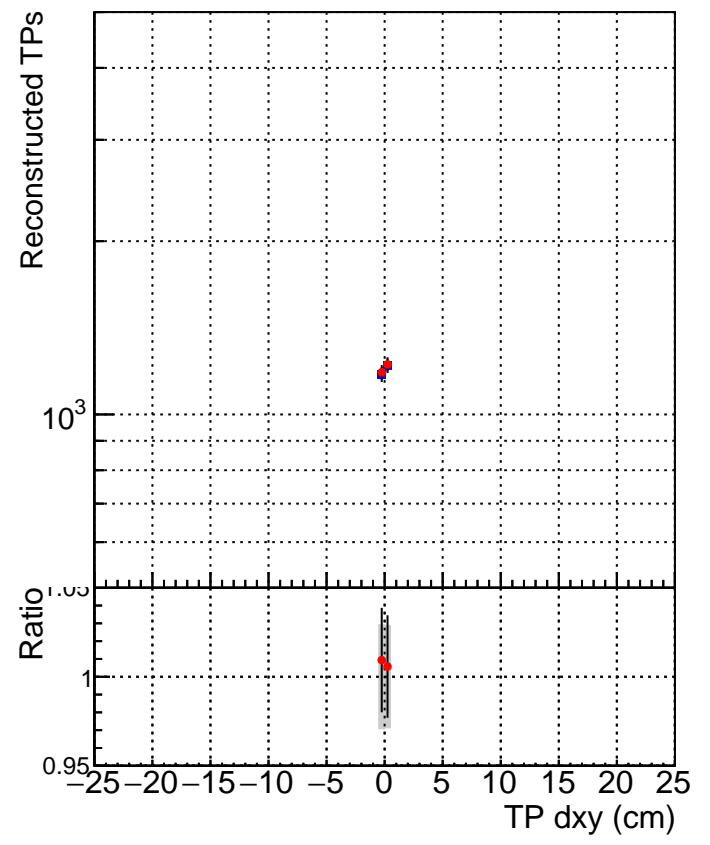

N of simulated tracks vs dxy

N of associated tracks (simToReco) vs dxy

N of simulated track

- SoftQCD_default
- SoftQCD_ckfPixelLessStep

N of associated tracks (simToReco) vs dz