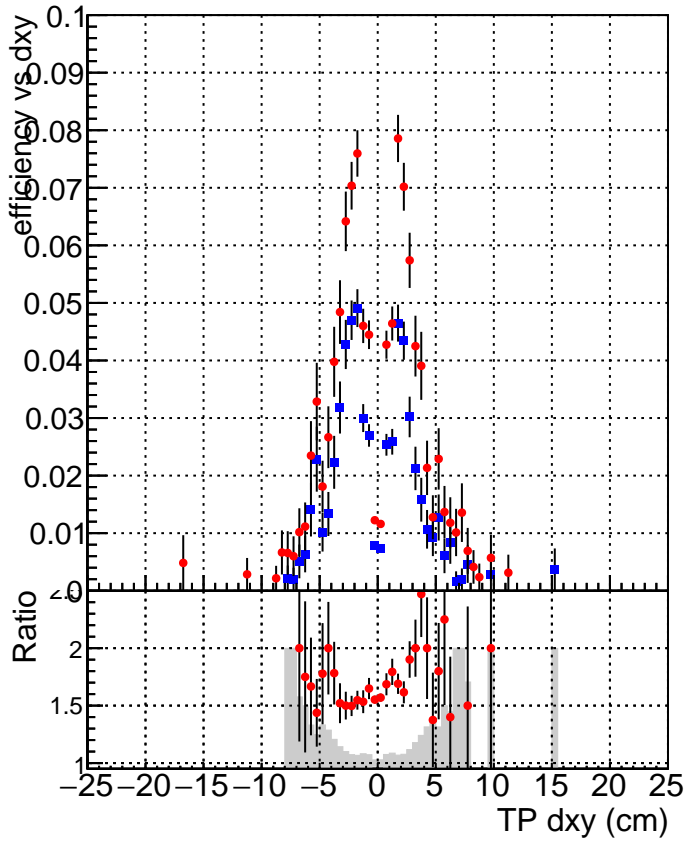

Efficiency vs Dxy

Efficiency vs Dz

—■— SoftQCD_default
—●— SoftQCD_ckfPixelLessStep