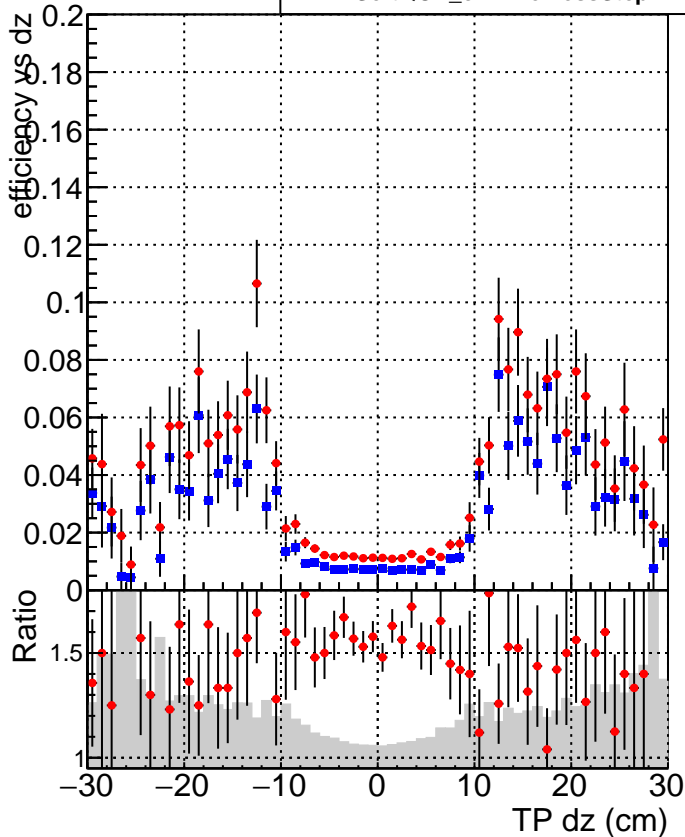

Efficiency vs Dxy

Efficiency vs Dz

—■— SoftQCD_default
—●— SoftQCD_ckfPixelLessStep