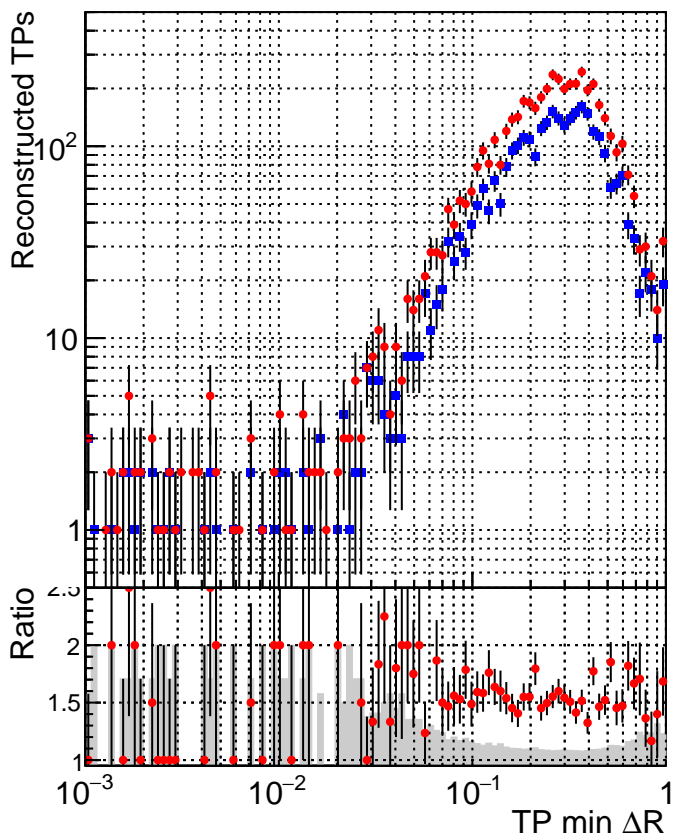

N of simulated tracks vs dR

N of associated tracks (simToReco) vs dR

N of simulated tracks

- SoftQCD_default
- SoftQCD_ckfPixelLessStep