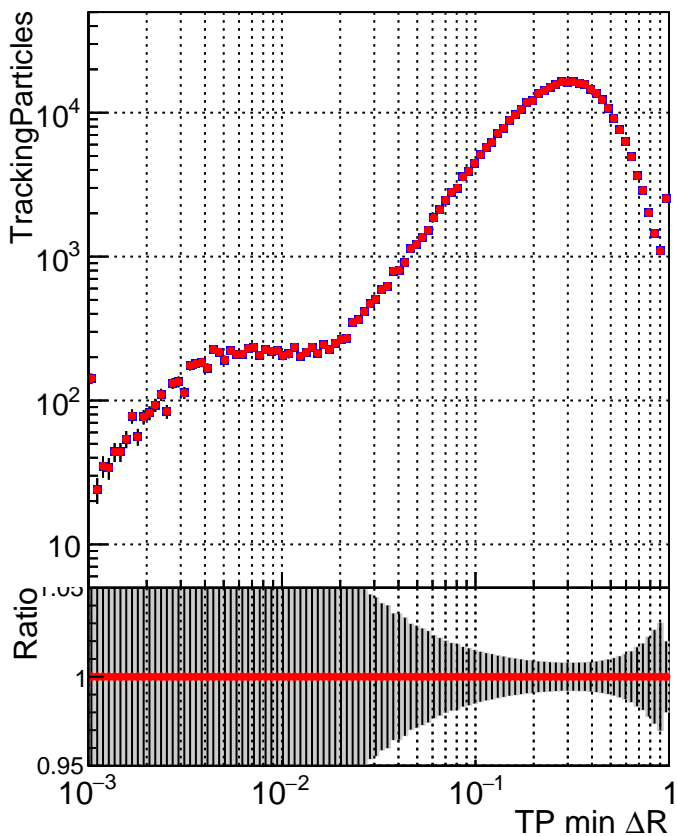

N of simulated tracks vs dR

N of associated tracks (simToReco) vs dR

N of simulated tracks

- SoftQCD_default
- SoftQCD_ckfPixelLessStep