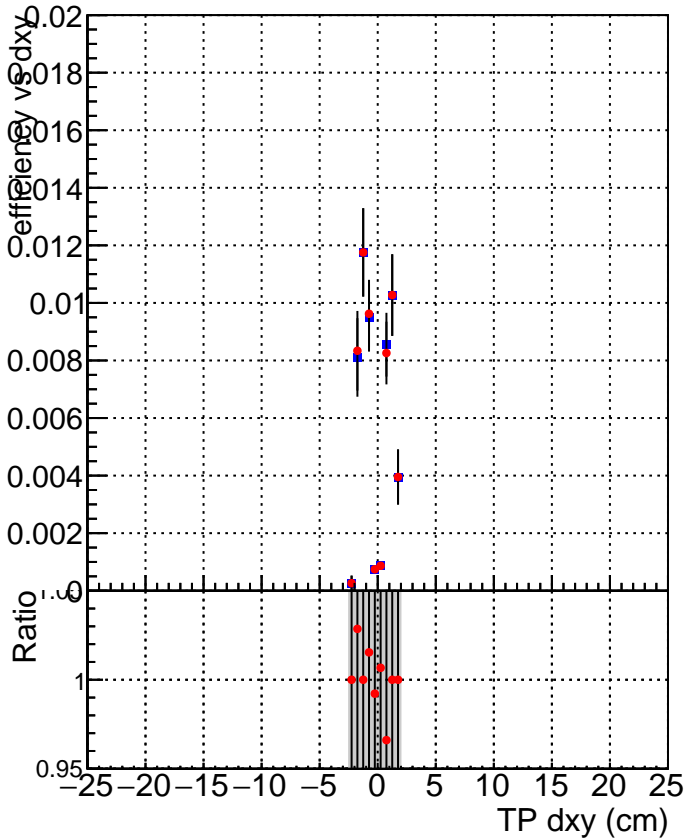

**Efficiency vs Dxy**

**Efficiency vs Dz**

Legend for Efficiency vs Dz plot:

- SoftQCD\_default (Blue square)
- SoftQCD\_ckfPixelLessStep (Red circle)