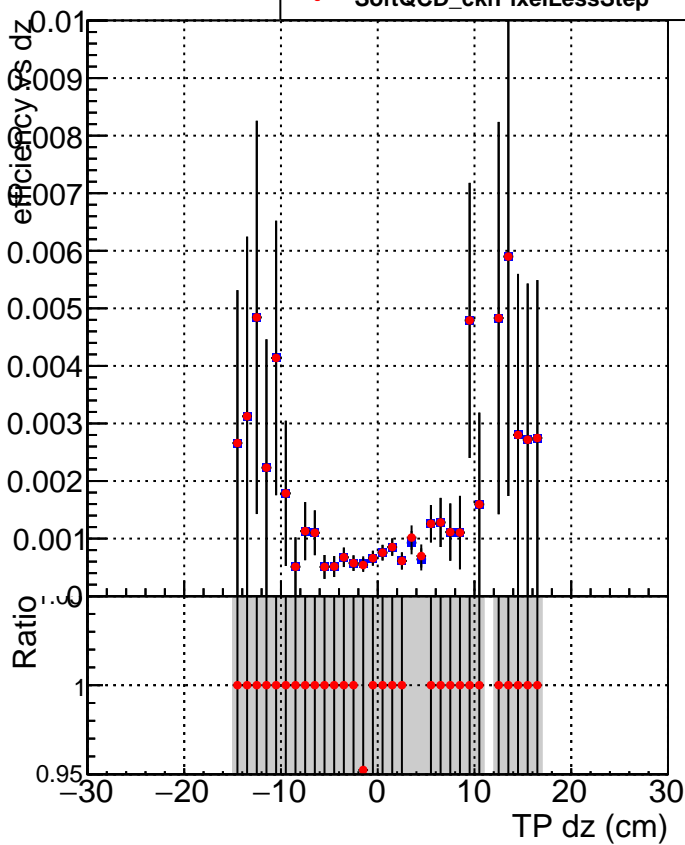

**Efficiency vs Dxy**

**Efficiency vs Dz**

Legend for Efficiency vs Dz plot:

- SoftQCD\_default (Blue square)
- SoftQCD\_ckfPixelLessStep (Red circle)