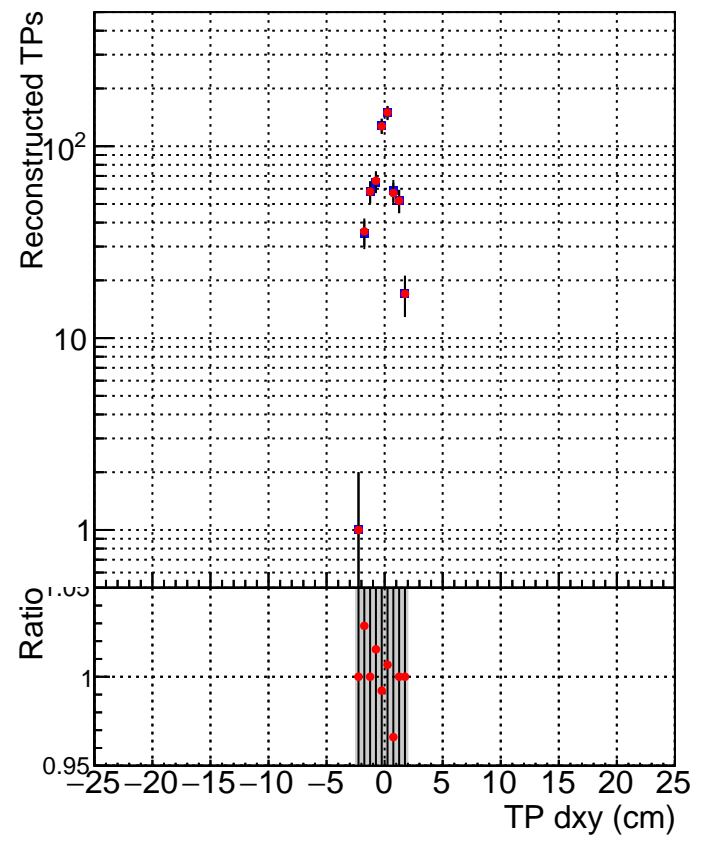

N of simulated tracks vs dxy

N of associated tracks (simToReco) vs dxy

N of simulated track

- SoftQCD_default
- SoftQCD_ckfPixelLessStep