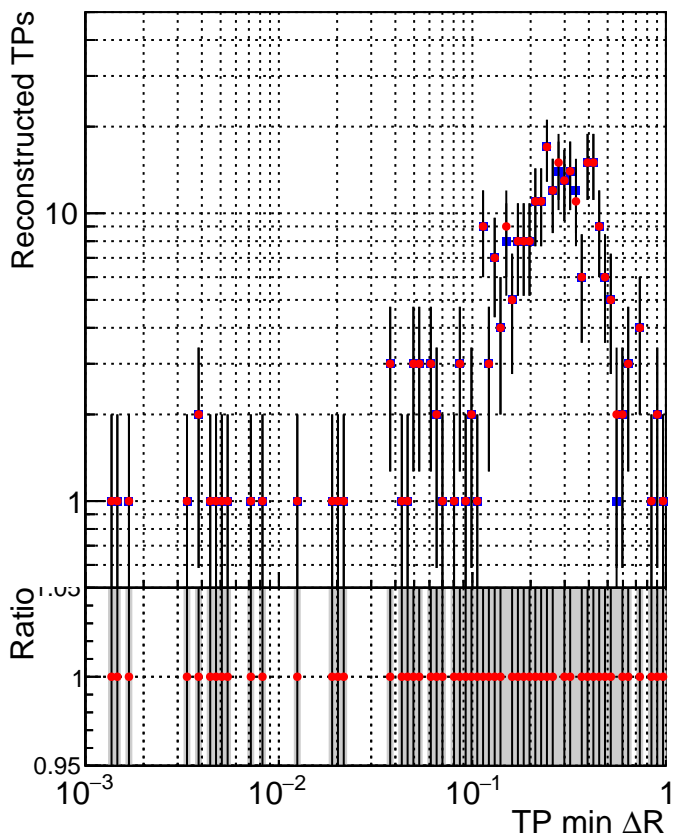

N of simulated tracks vs dR

N of associated tracks (simToReco) vs dR

N of simulated tracks

- SoftQCD_default
- SoftQCD_ckfPixelLessStep